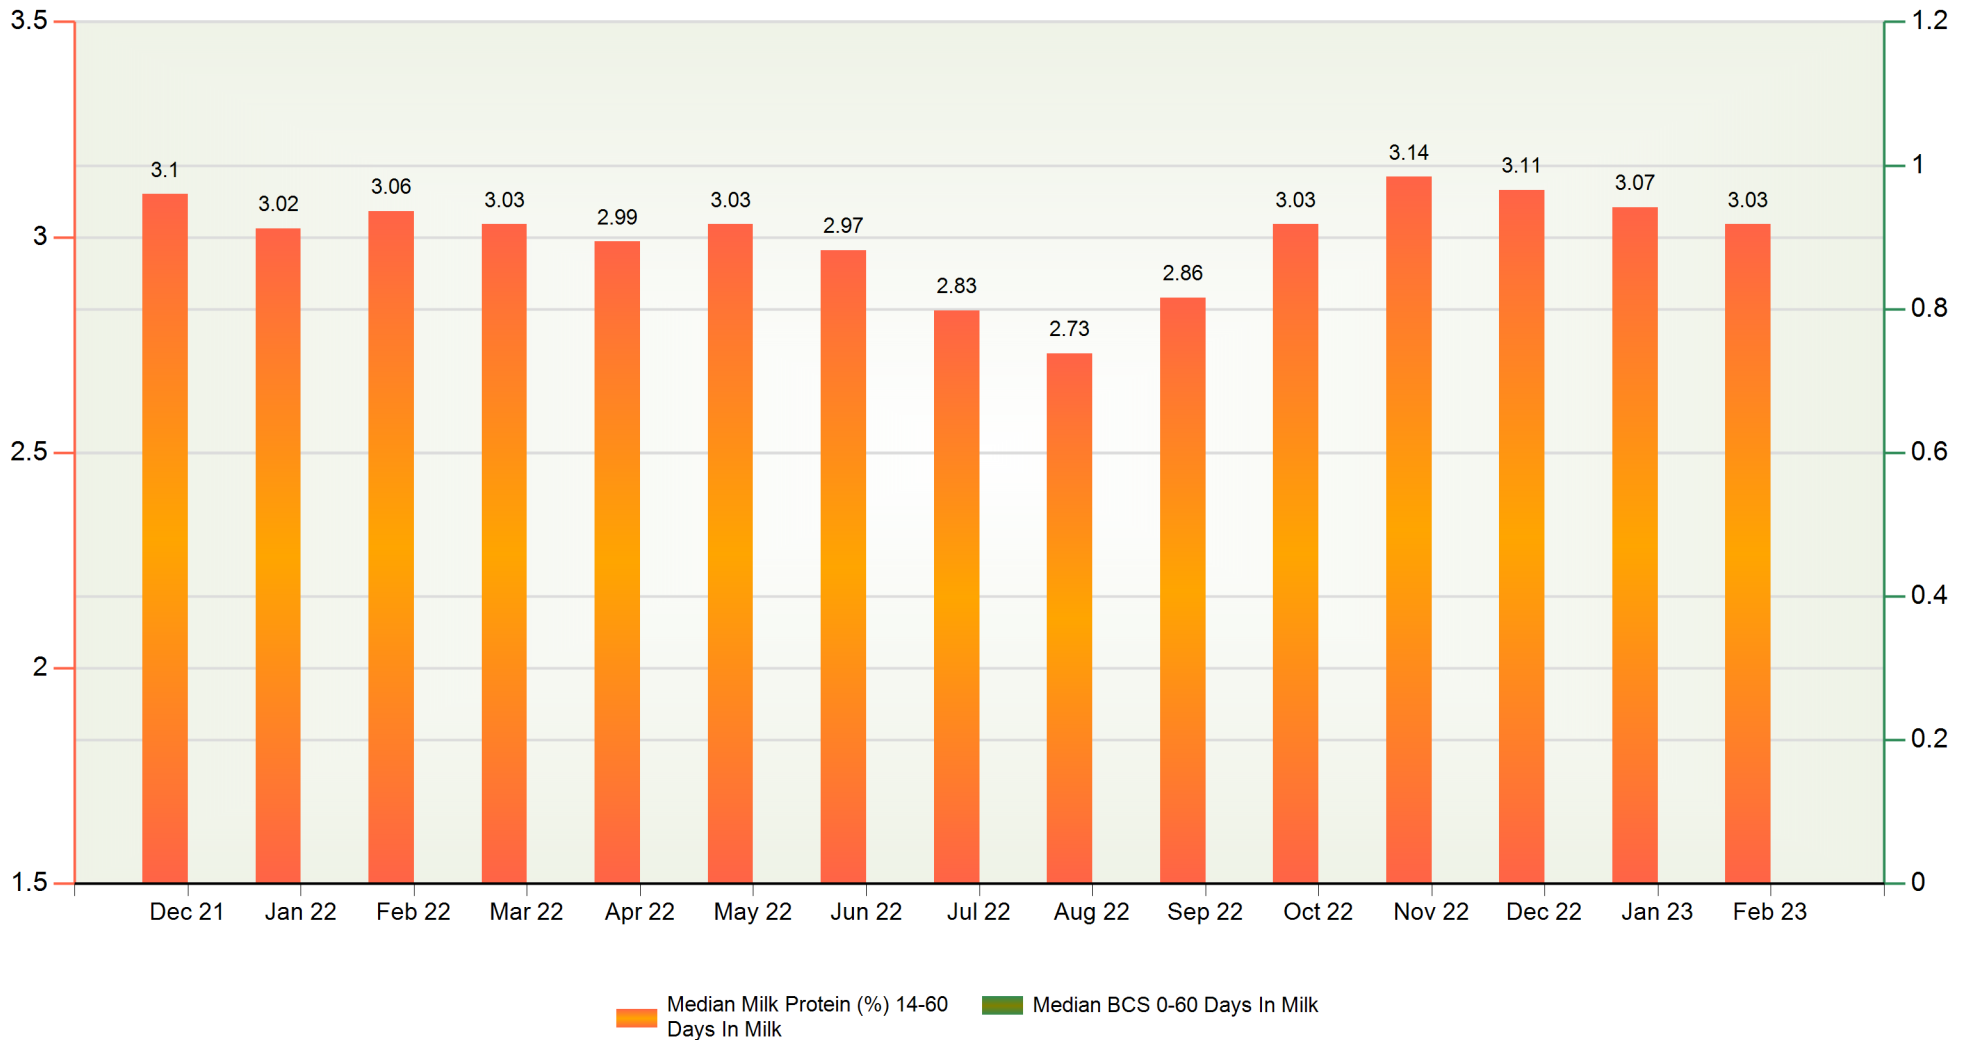

Milk Monitor BCS Supplement[©]

Demo Herd 1, Demoville, 22 February 2023

BVD:- IBR:- Fluke:- Lepto:- Orbeseal:- Kexxtone:-

Example House, Demo
Street, DEMO CITY, DE1
1MO Tel:01010 110011

Monthly Median Milk Protein and Body Condition Score

Milk Monitor BCS Supplement[©]

Demo Herd 1, Demoville, 22 February 2023

BVD:- IBR:- Fluke:- Lepto:- Orbeseal:- Kexxtone:-

Example House, Demo
Street, DEMO CITY, DE1
1MO Tel:01010 110011

Body Condition Score