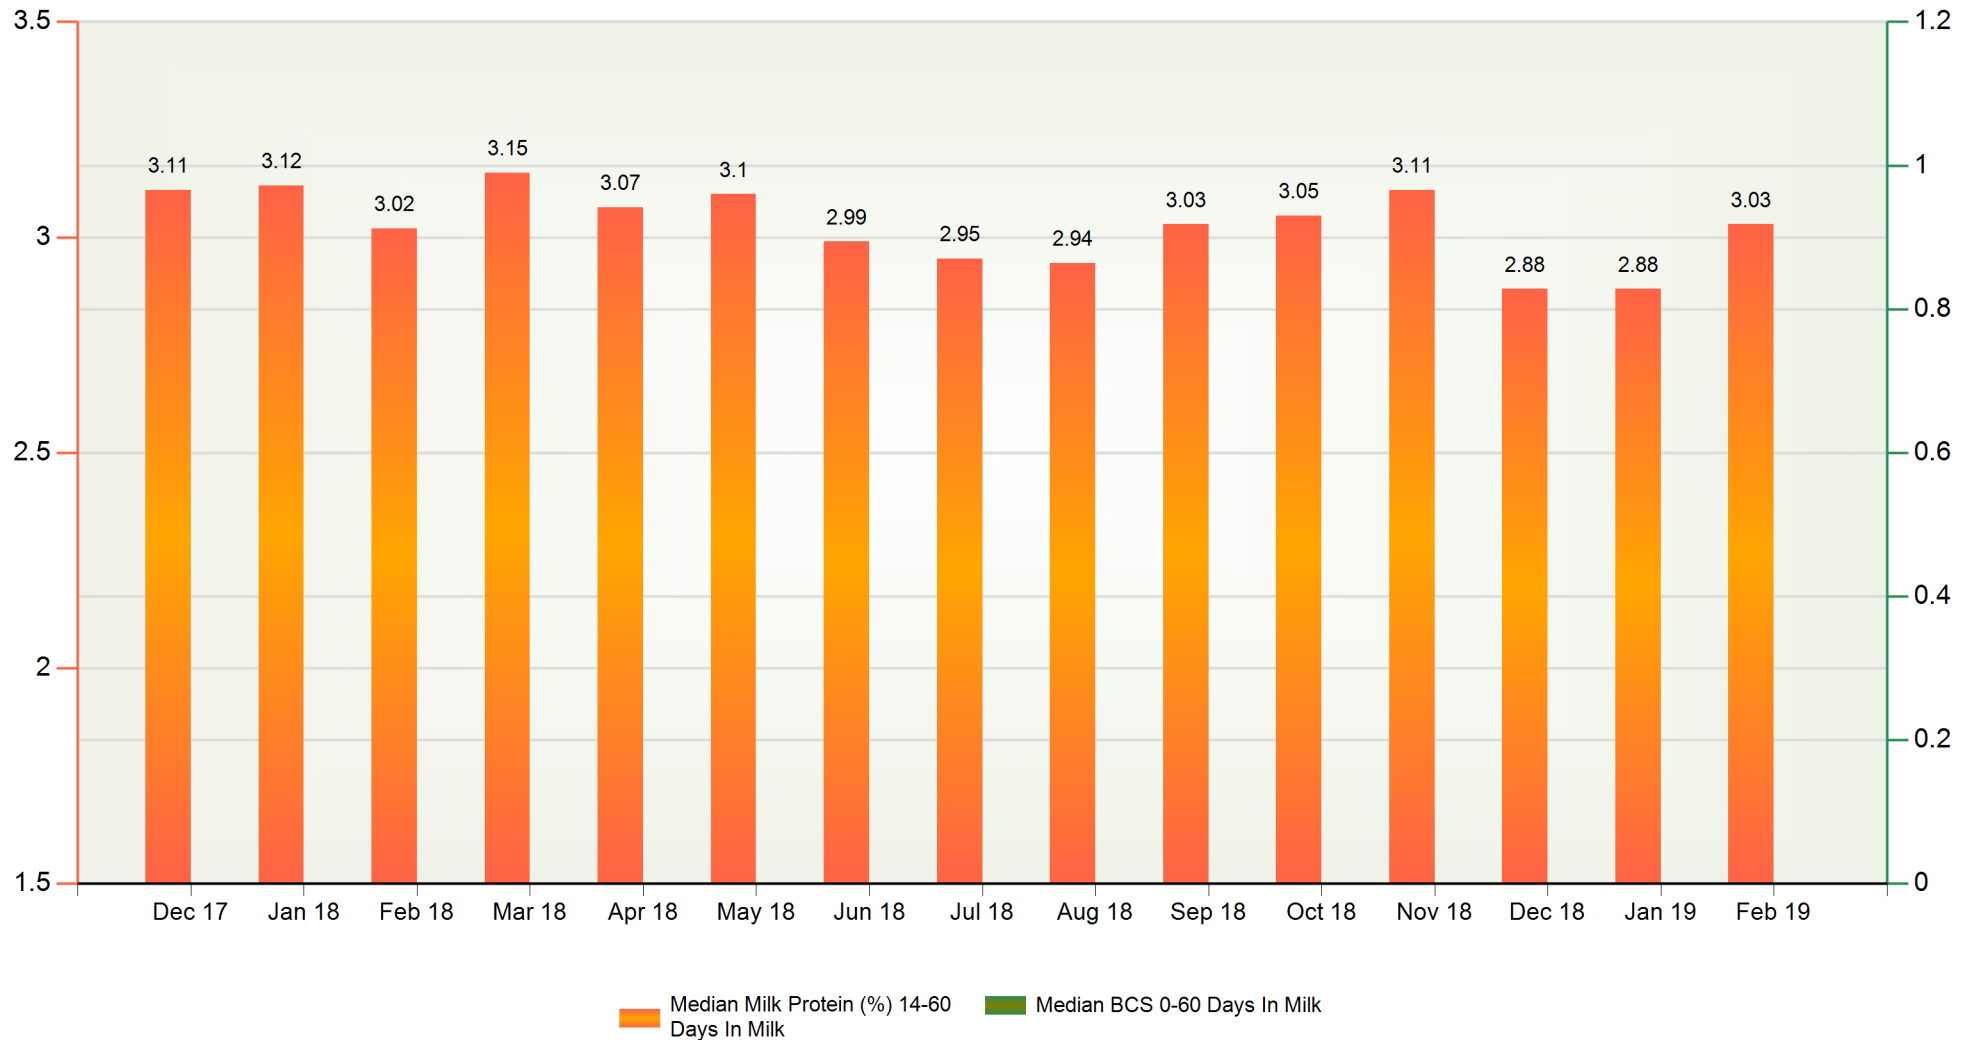

Milk Monitor BCS Supplement©

Demo Herd 1, Demoville, 14 February 2019

BVD:- IBR:- Fluke:- Lepto:- Orbeseal:- Kexxtone:-

Example House, Demo
Street, DEMO CITY, DE1
1MO Tel:01010 110011

Monthly Median Milk Protein and Body Condition Score