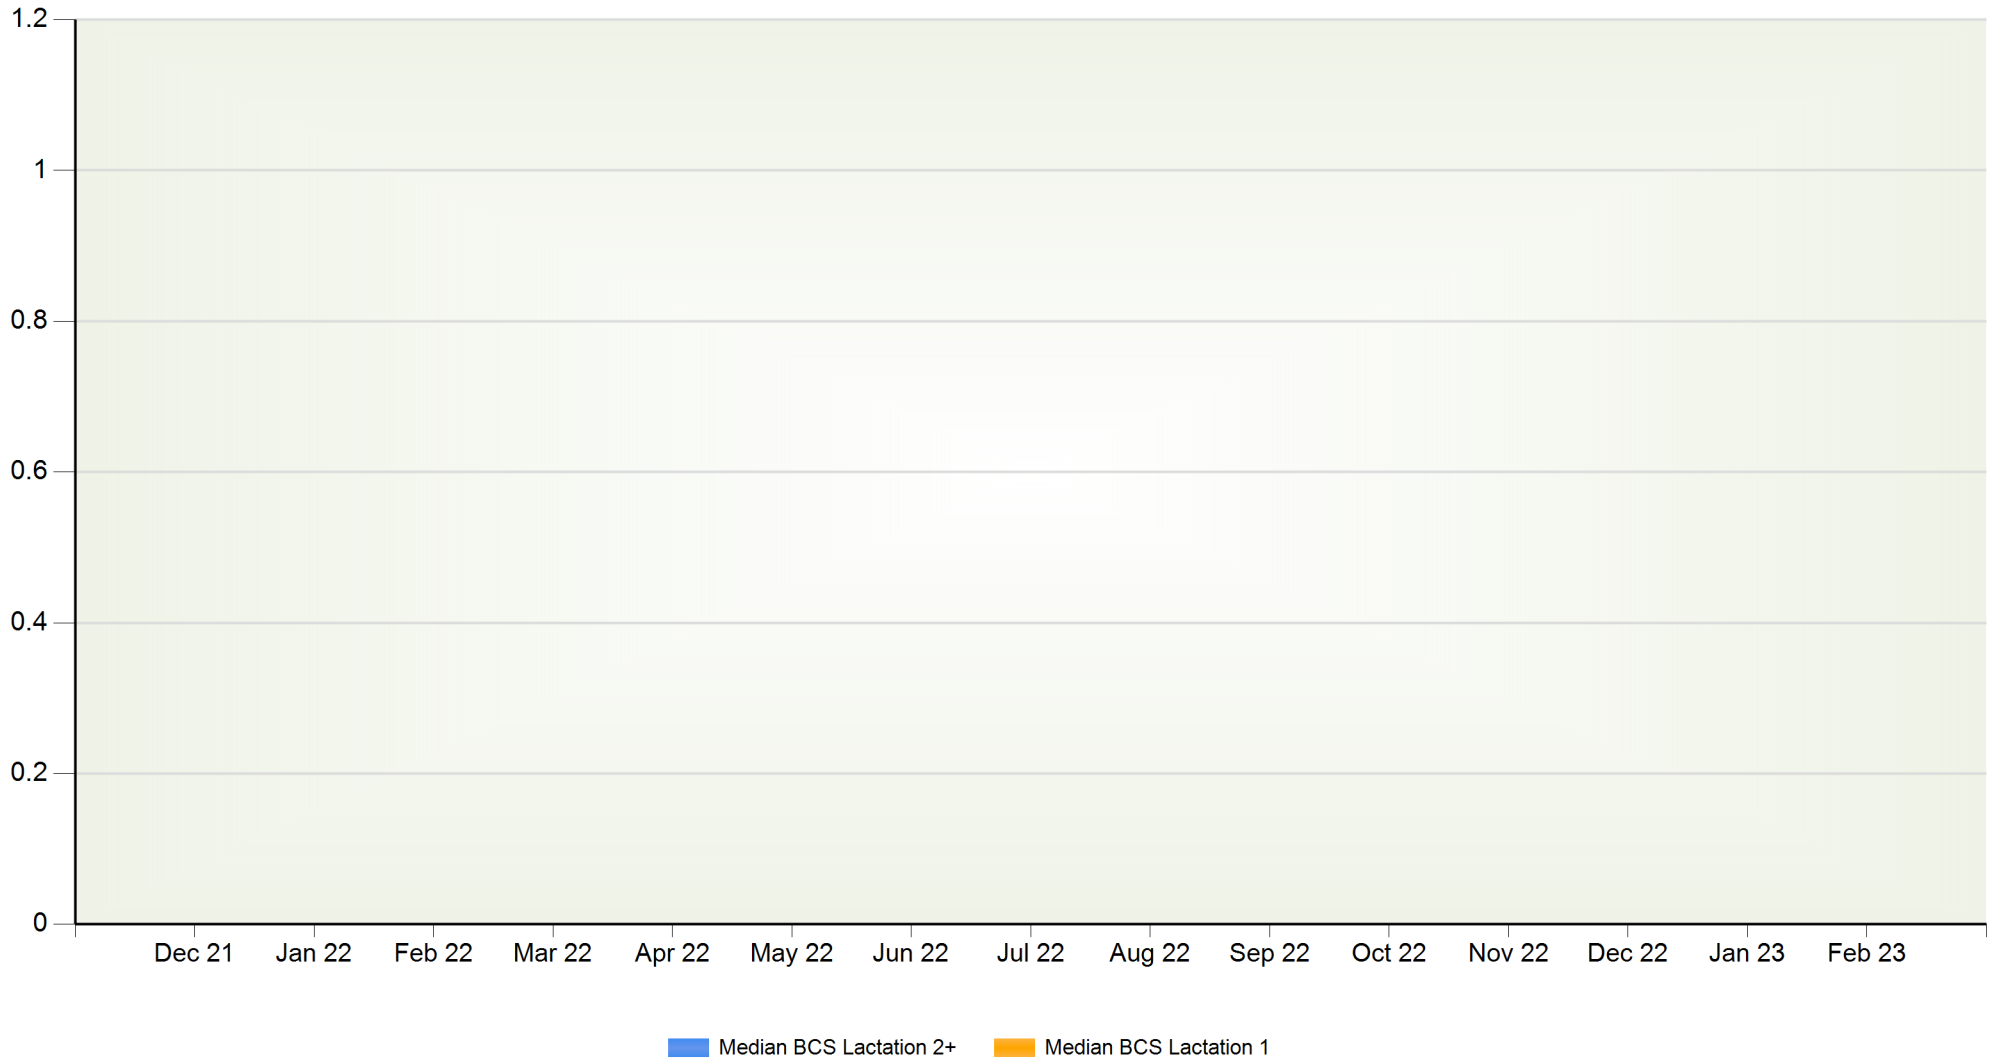

Milk Monitor BCS Supplement[©]

Demo Herd 1, Demoville, 22 February 2023

BVD:- IBR:- Fluke:- Lepto:- Orbeseal:- Kexxtone:-

Example House, Demo
Street, DEMO CITY, DE1
1MO Tel:01010 110011

Body Condition Score

Milk Monitor BCS Supplement[©]

Demo Herd 1, Demoville, 22 February 2023

BVD:- IBR:- Fluke:- Lepto:- Orbeseal:- Kexxtone:-

Example House, Demo
Street, DEMO CITY, DE1
1MO Tel:01010 110011

Body Condition Score By Lactation