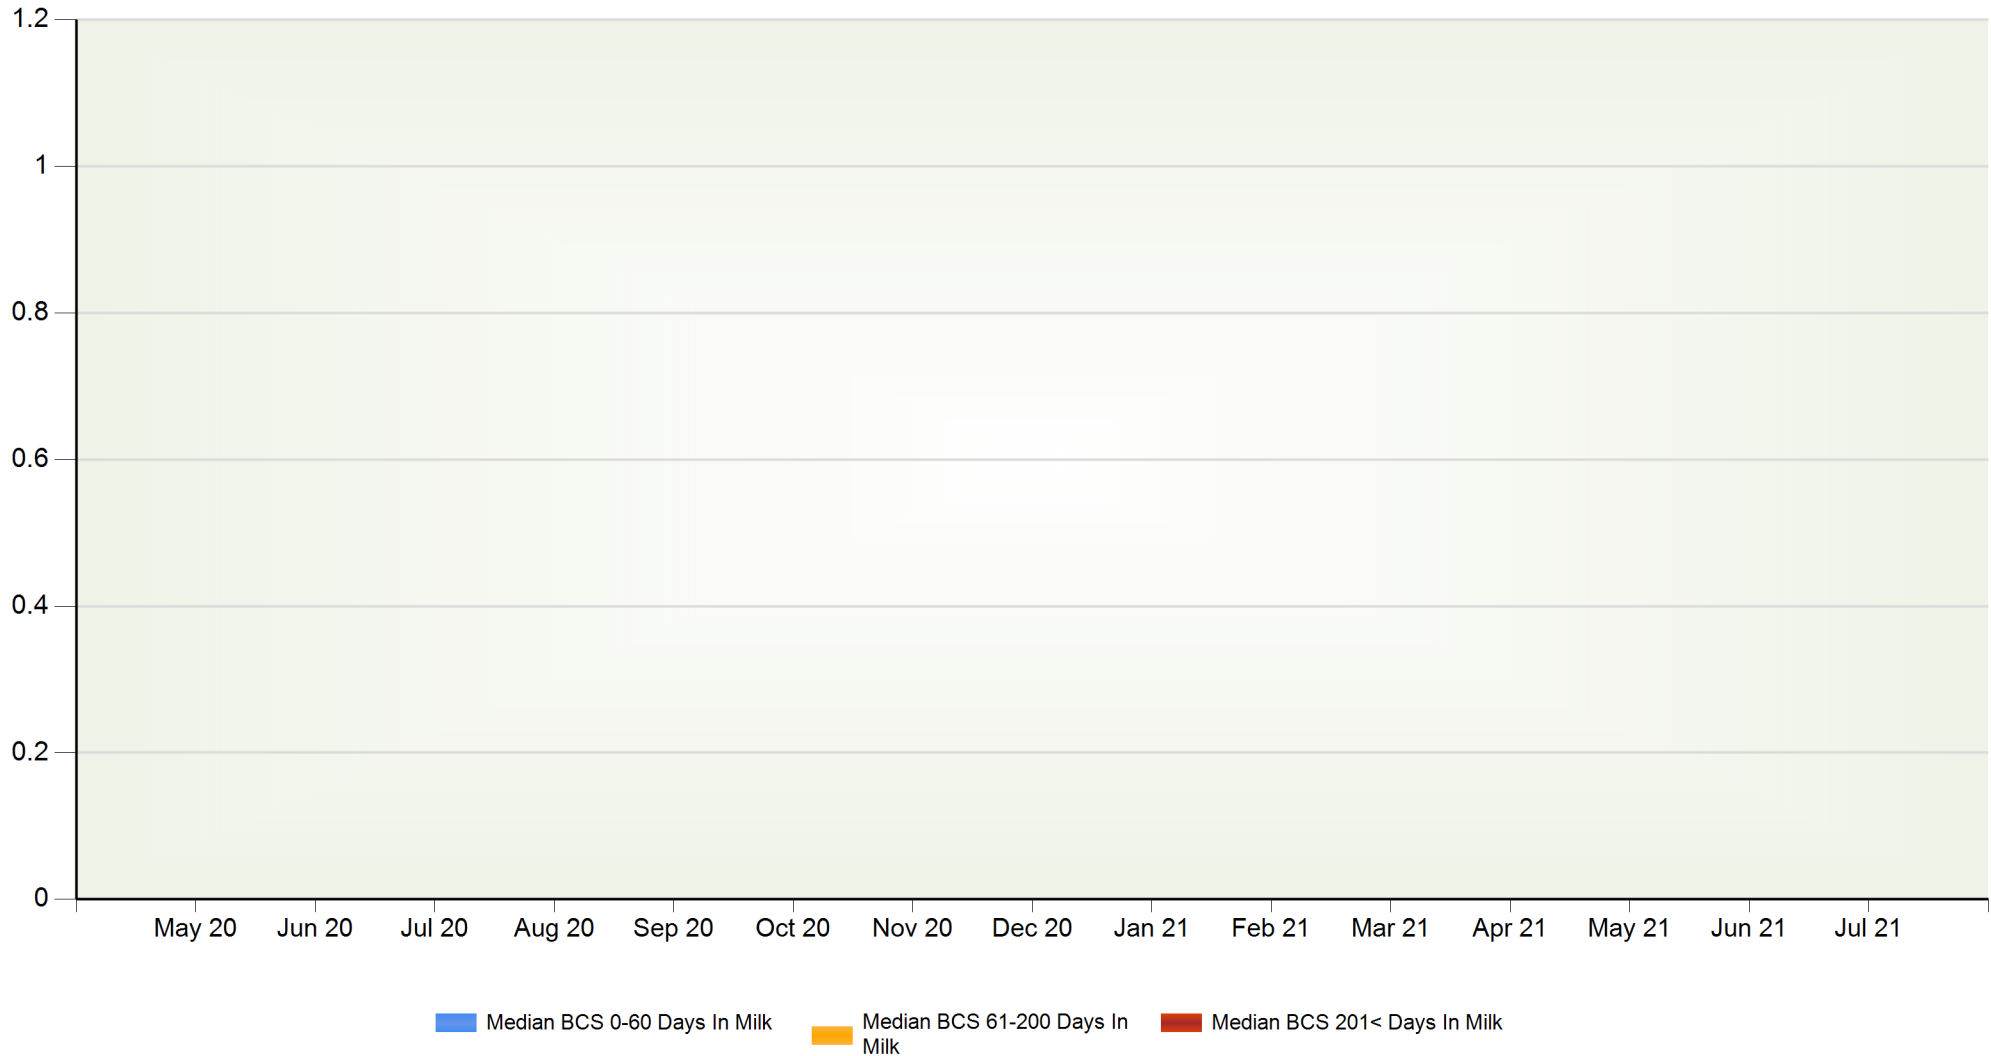

Demo Herd 1, Demoville, 14 July 2021

BVD:- IBR:- Fluke:- Lepto:- Orbeseal:- Kexxtone:-

Example House, Demo
Street, DEMO CITY, DE1
1MO Tel:01010 110011

Body Condition Score By Lactation (Animal Count)

Milk Monitor BCS Supplement ©

Demo Herd 1, Demoville, 14 July 2021

BVD:- IBR:- Fluke:- Lepto:- Orbeseal:- Kexxtone:-

Example House, Demo
Street, DEMO CITY, DE1
1MO Tel:01010 110011

Body Condition Score By DIM

Milk Monitor BCS Supplement ©