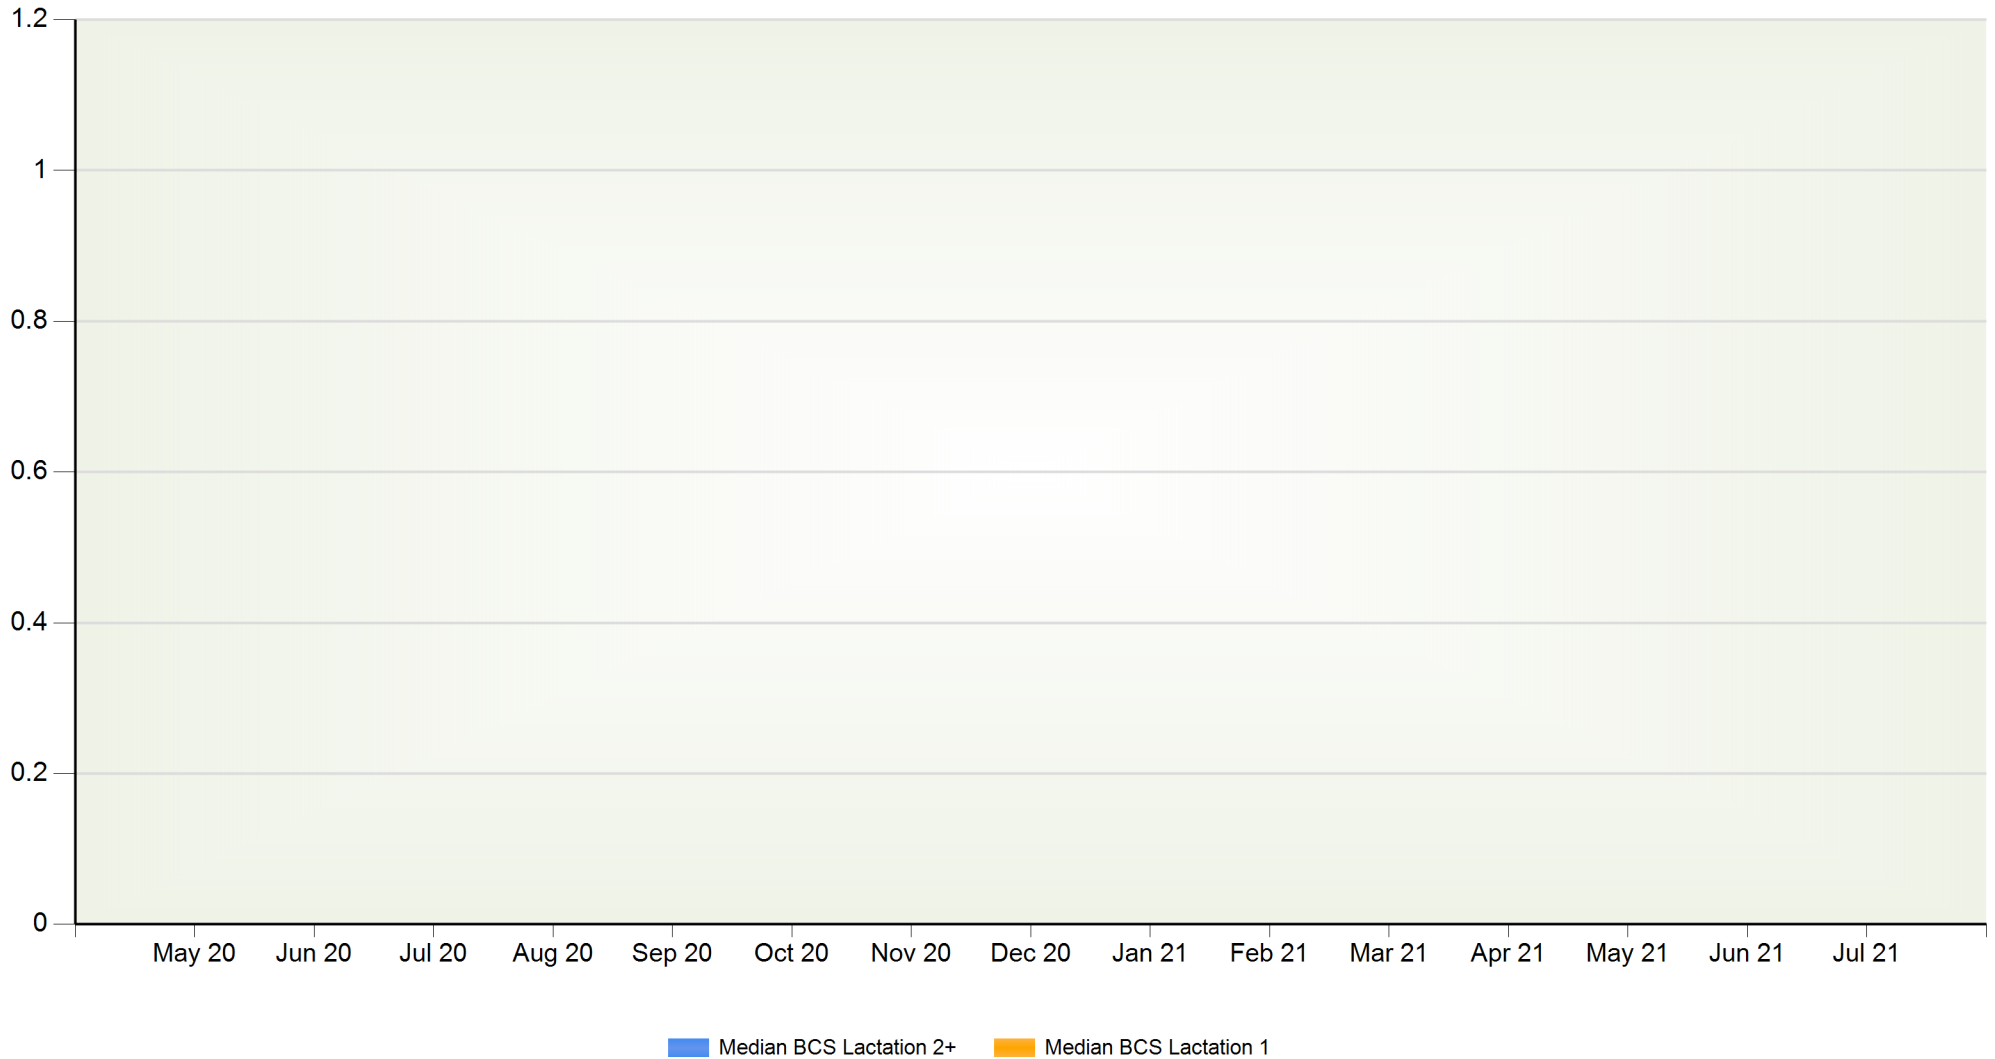

Milk Monitor BCS Supplement[©]

Demo Herd 1, Demoville, 14 July 2021

BVD:- IBR:- Fluke:- Lepto:- Orbeseal:- Kexxtone:-

Example House, Demo
Street, DEMO CITY, DE1
1MO Tel:01010 110011

Body Condition Score

Milk Monitor BCS Supplement ©

Demo Herd 1, Demoville, 14 July 2021

BVD:- IBR:- Fluke:- Lepto:- Orbeseal:- Kexxtone:-

Example House, Demo
Street, DEMO CITY, DE1
1MO Tel:01010 110011

Body Condition Score By Lactation

Milk Monitor BCS Supplement ©