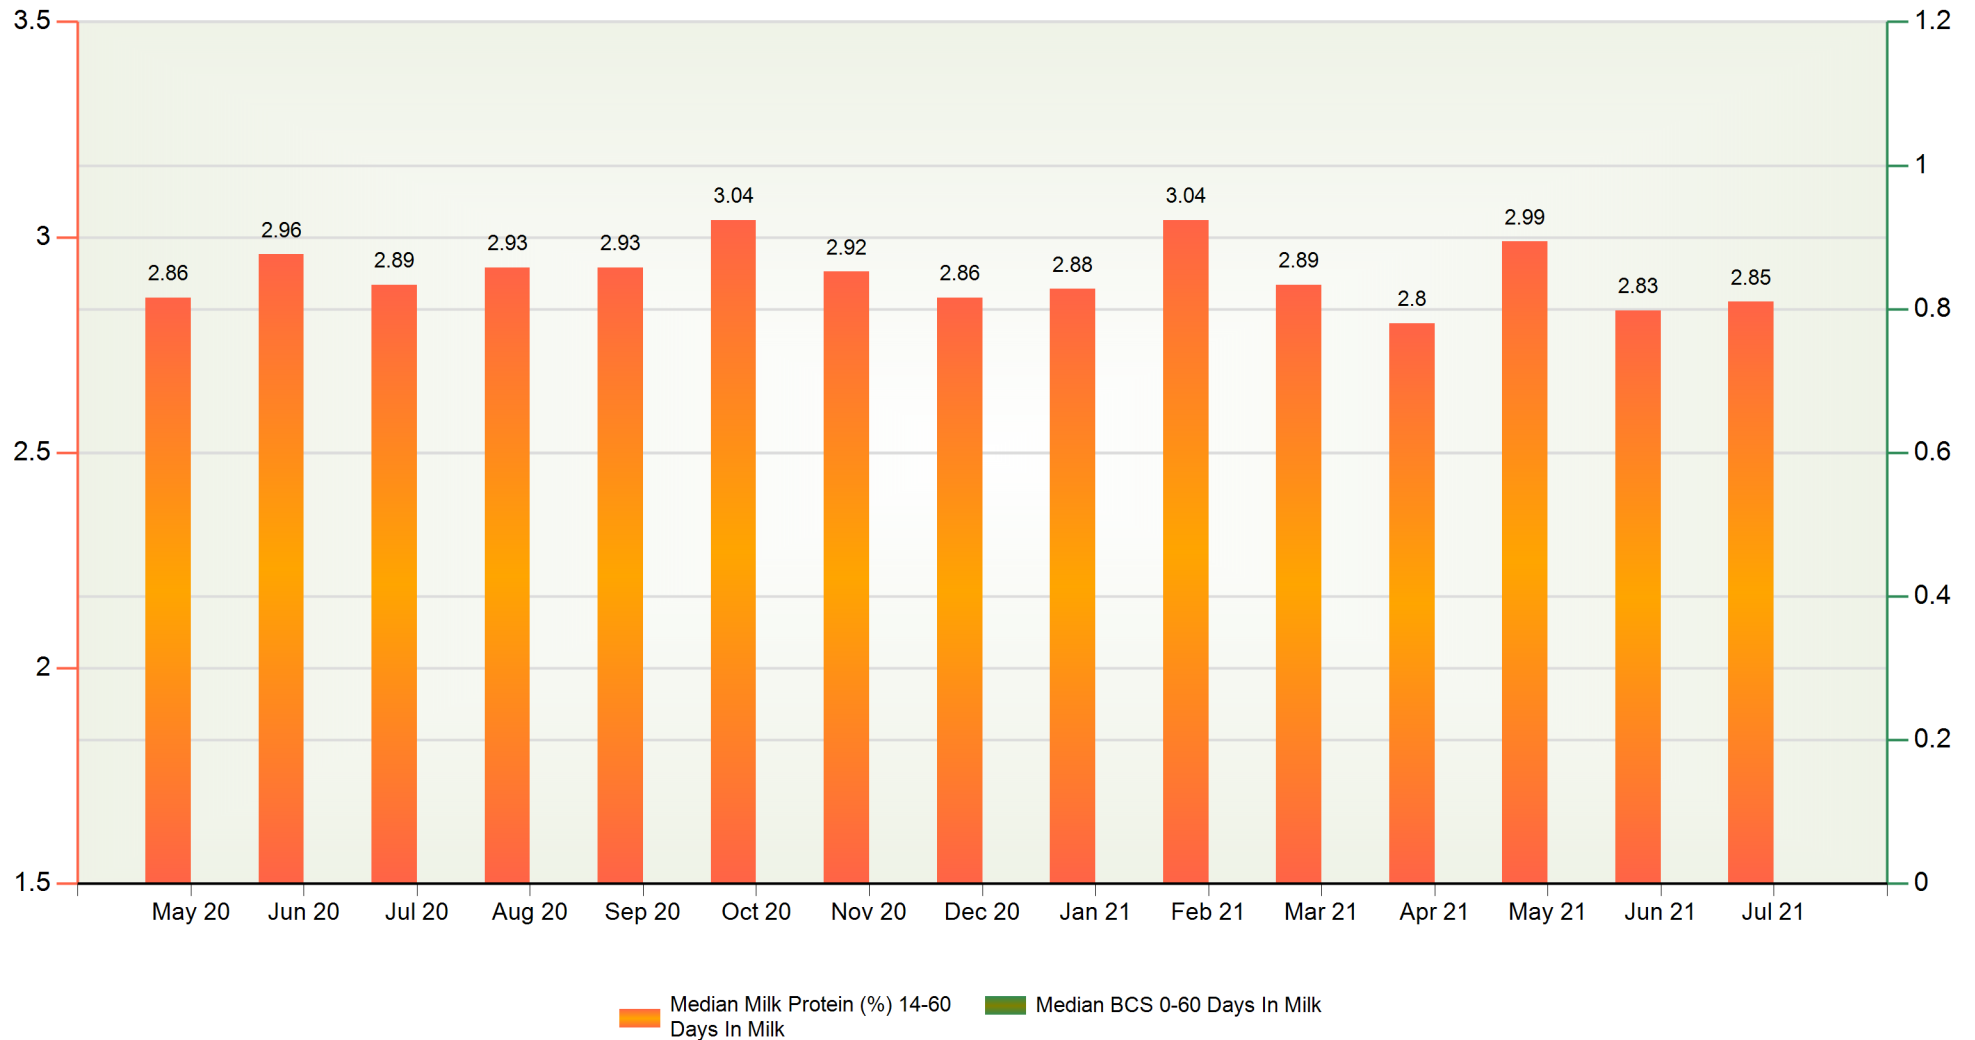

Milk Monitor BCS Supplement[©]

Demo Herd 1, Demoville, 14 July 2021

BVD:- IBR:- Fluke:- Lepto:- Orbeseal:- Kexxtone:-

Example House, Demo
Street, DEMO CITY, DE1
1MO Tel:01010 110011

Monthly Median Milk Protein and Body Condition Score

Milk Monitor BCS Supplement[©]

Demo Herd 1, Demoville, 14 July 2021

BVD:- IBR:- Fluke:- Lepto:- Orbeseal:- Kexxtone:-

Example House, Demo
Street, DEMO CITY, DE1
1MO Tel:01010 110011

Body Condition Score

Milk Monitor BCS Supplement ©