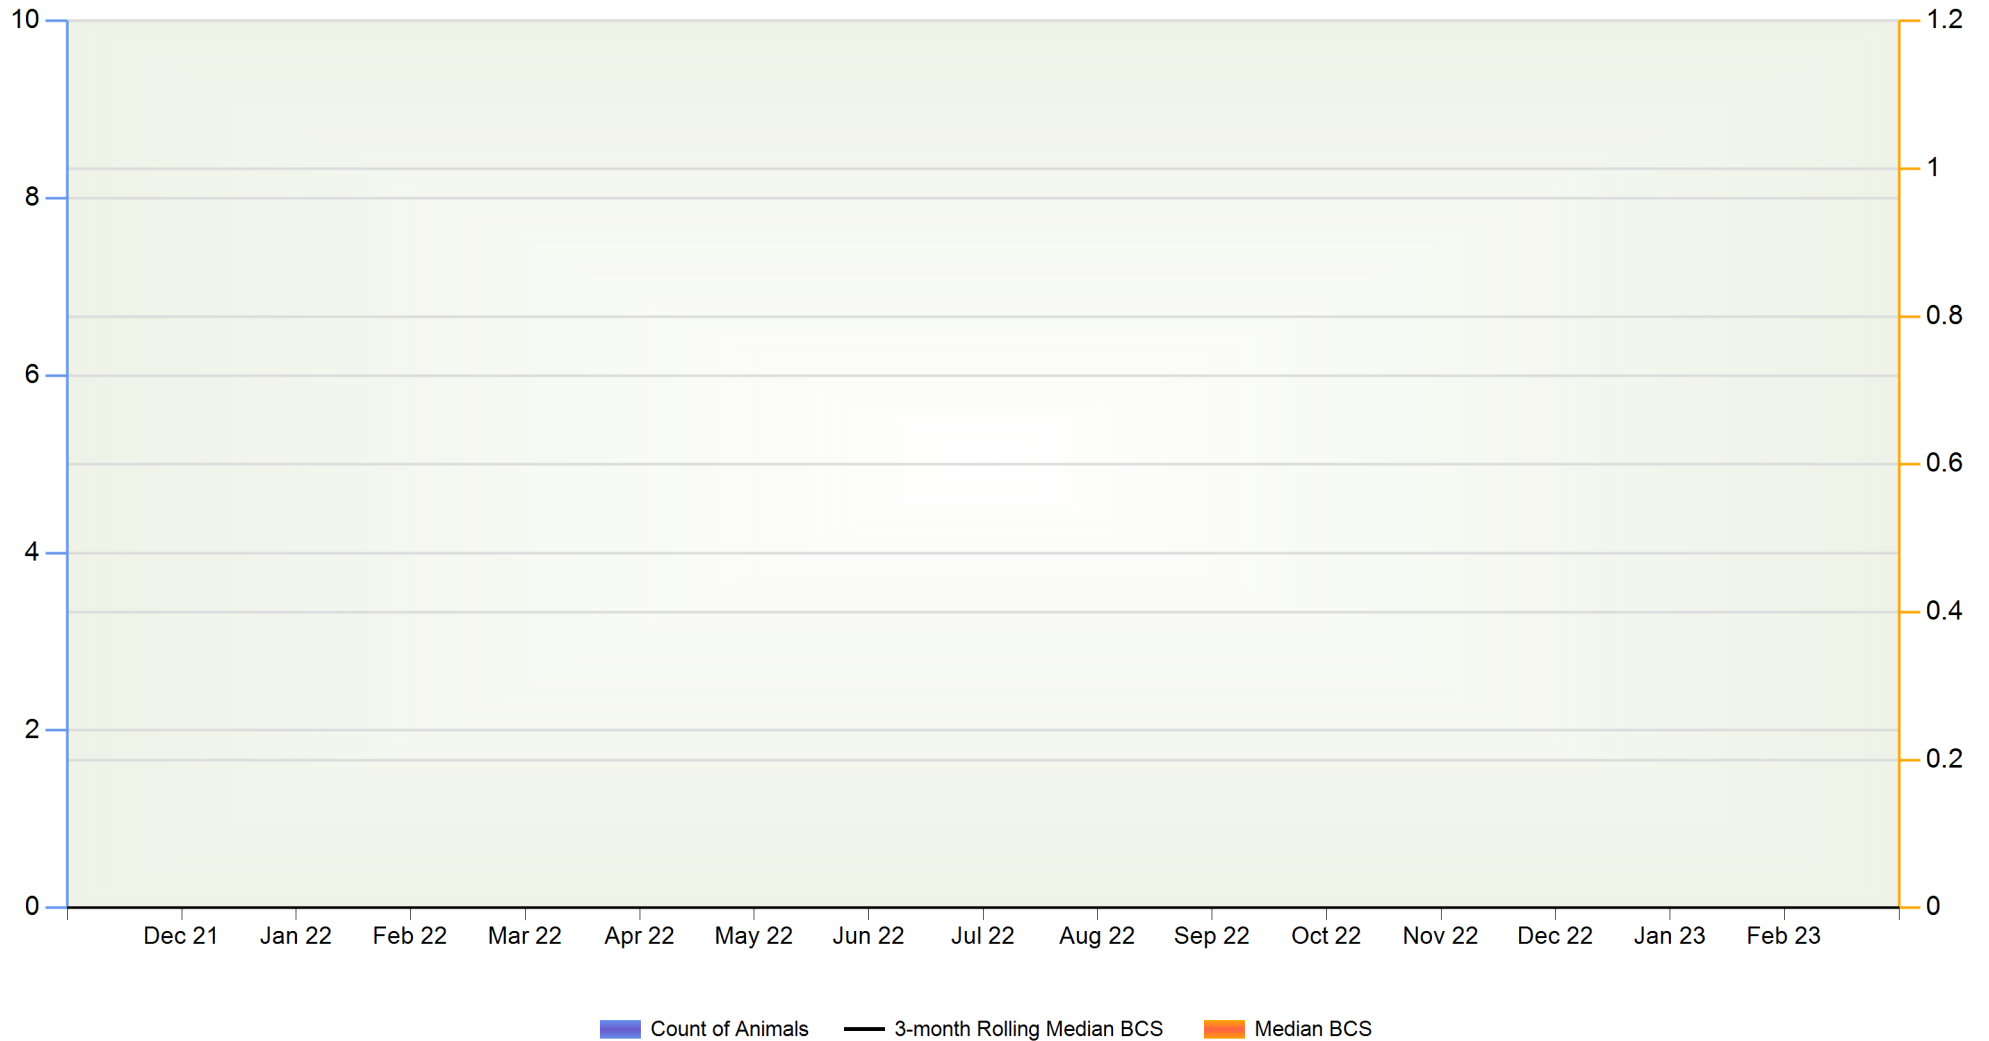

Milk Monitor BCS Supplement[©]

Demo Herd 1, Demoville, 22 February 2023

BVD:- IBR:- Fluke:- Lepto:- Orbeseal:- Kexxtone:-

Example House, Demo
Street, DEMO CITY, DE1
1MO Tel:01010 110011

Monthly Median Milk Protein and Body Condition Score

Milk Monitor BCS Supplement[©]

Demo Herd 1, Demoville, 22 February 2023

BVD:- IBR:- Fluke:- Lepto:- Orbeseal:- Kexxtone:-

Example House, Demo
Street, DEMO CITY, DE1
1MO Tel:01010 110011

Body Condition Score