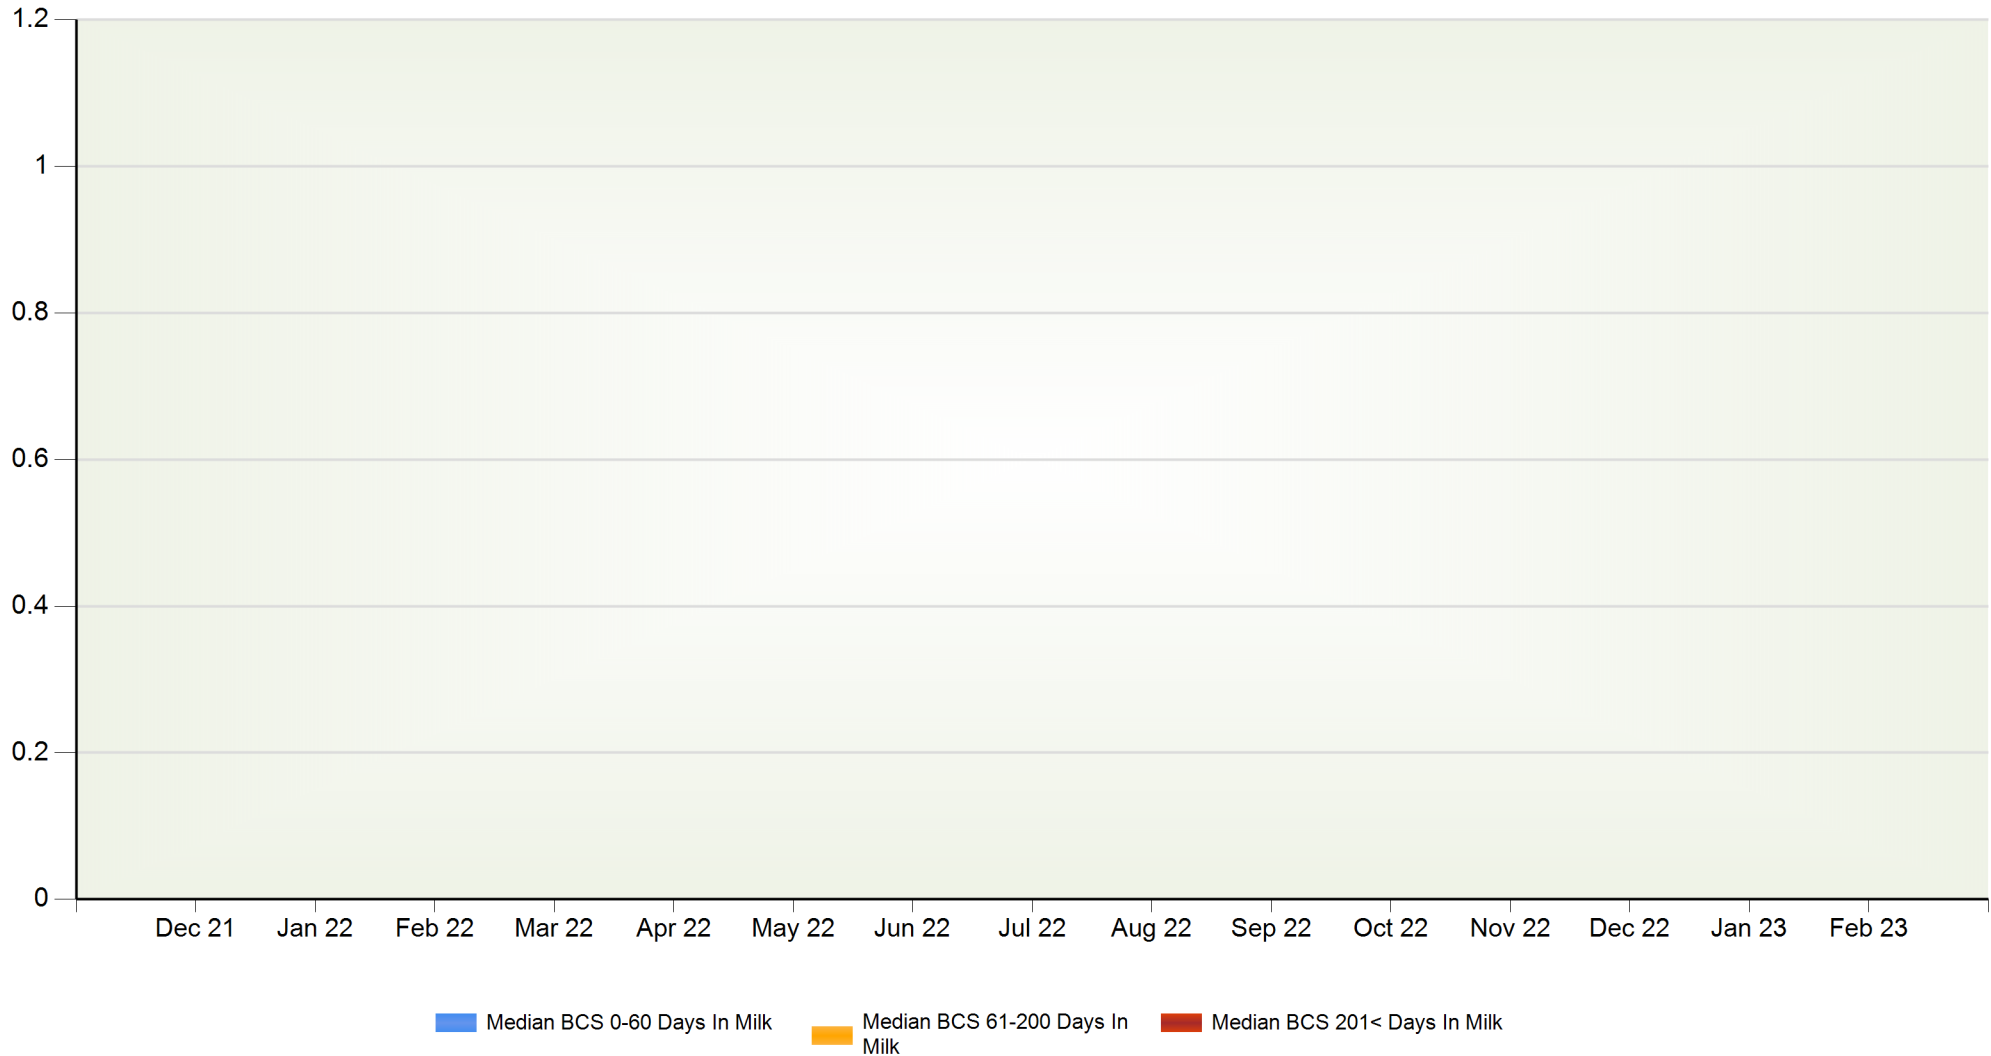

Milk Monitor BCS Supplement ©

Demo Herd 1, Demoville, 22 February 2023

BVD:- IBR:- Fluke:- Lepto:- Orbeseal:- Kexxtone:-

Example House, Demo
Street, DEMO CITY, DE1
1MO Tel:01010 110011

Body Condition Score By Lactation (Animal Count)

Milk Monitor BCS Supplement ©

Demo Herd 1, Demoville, 22 February 2023

BVD:- IBR:- Fluke:- Lepto:- Orbeseal:- Kexxtone:-

Example House, Demo
Street, DEMO CITY, DE1
1MO Tel:01010 110011

Body Condition Score By DIM