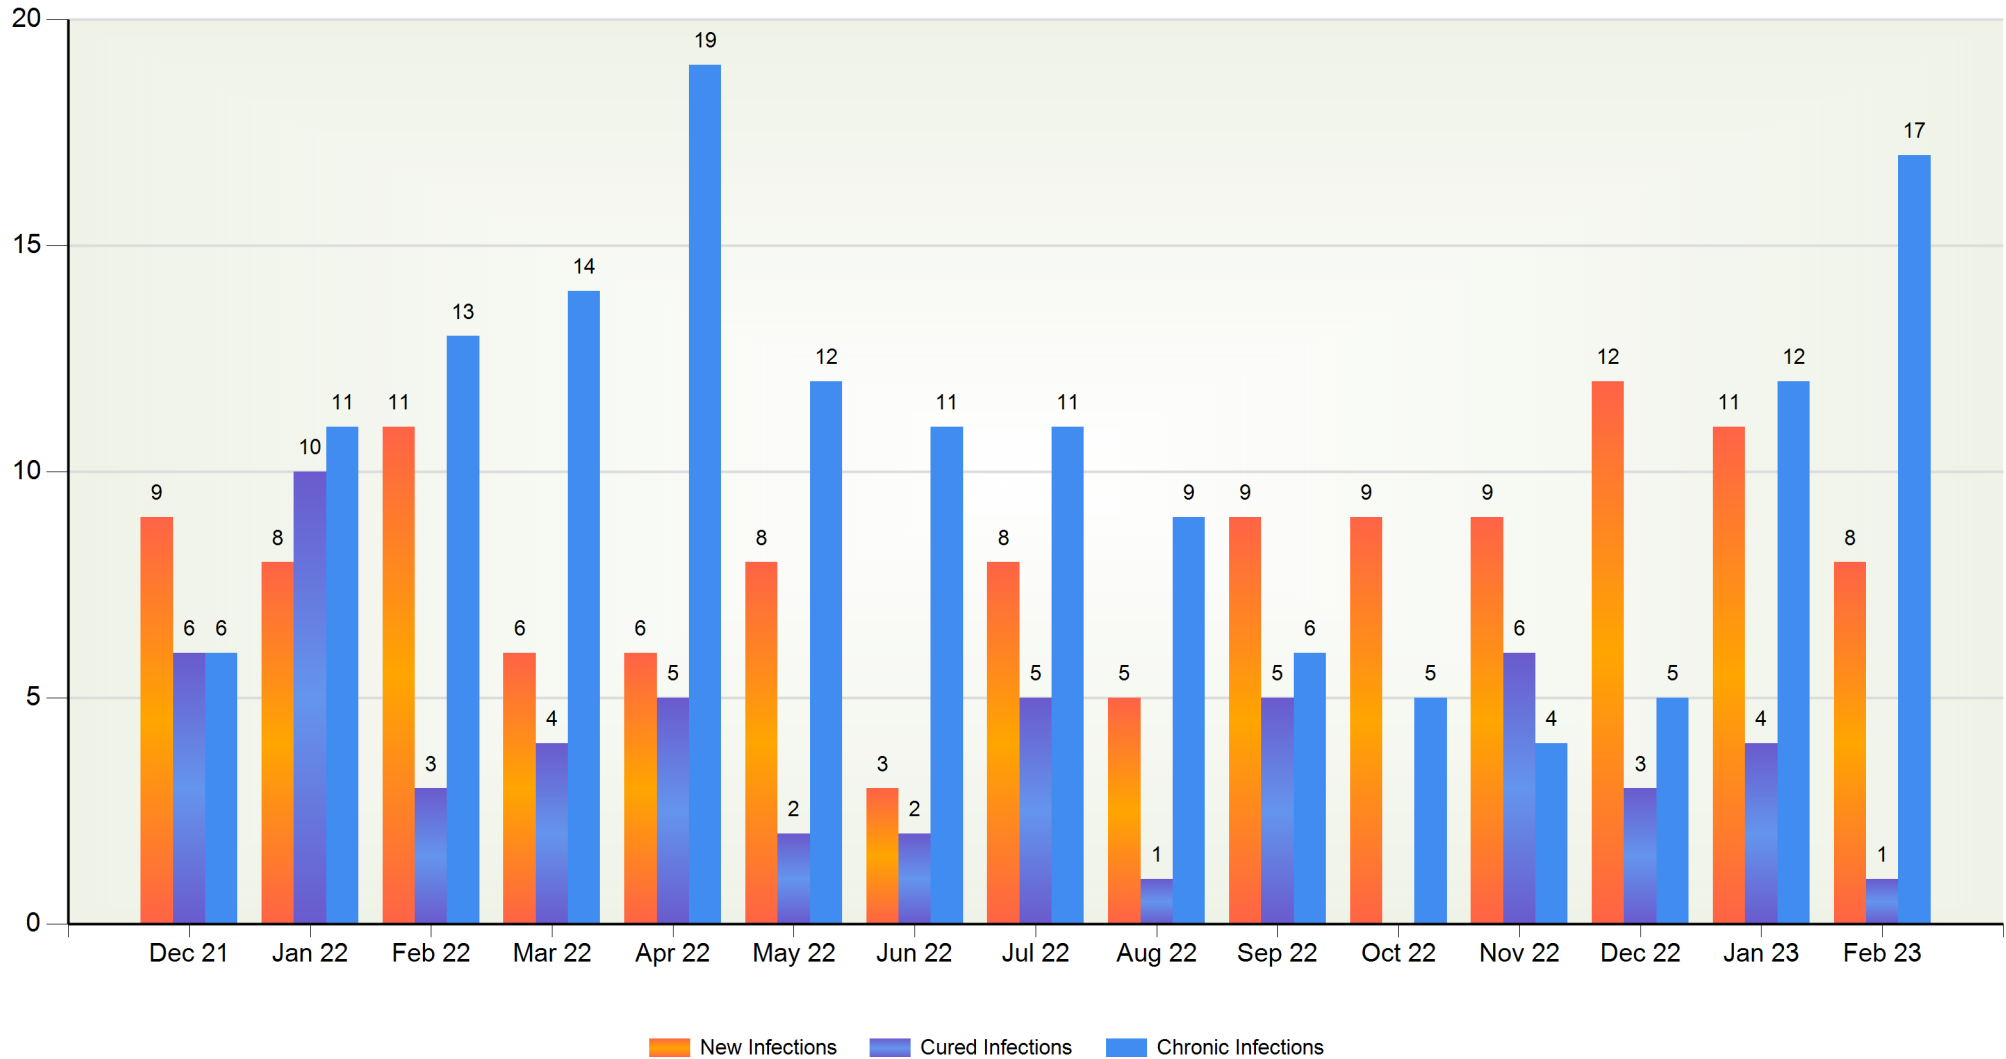

Milk Monitor SCC Supplement ©

Demo Herd 1, Demoville, 22 February 2023

BVD:- IBR:- Fluke:- Lepto:- Orbeseal:- Kexxtone:-

Example House, Demo Street, DEMO CITY, DE1
1MO Tel:01010 110011

Dry Period Trends

Milk Monitor SCC Supplement ©

Demo Herd 1, Demoville, 22 February 2023

BVD:- IBR:- Fluke:- Lepto:- Orbeseal:- Kexxtone:-

Example House, Demo
Street, DEMO CITY, DE1
1MO Tel:01010 110011

Milking Period Trends (All Animals) by Month

Milk Monitor SCC Supplement ©

Demo Herd 1, Demoville, 22 February 2023
 BVD:- IBR:- Fluke:- Lepto:- Orbeseal:- Kexxtone:-

Example House, Demo
 Street, DEMO CITY, DE1
 1MO Tel:01010 110011

Milking Period Trends (Lactation 2+) by Month