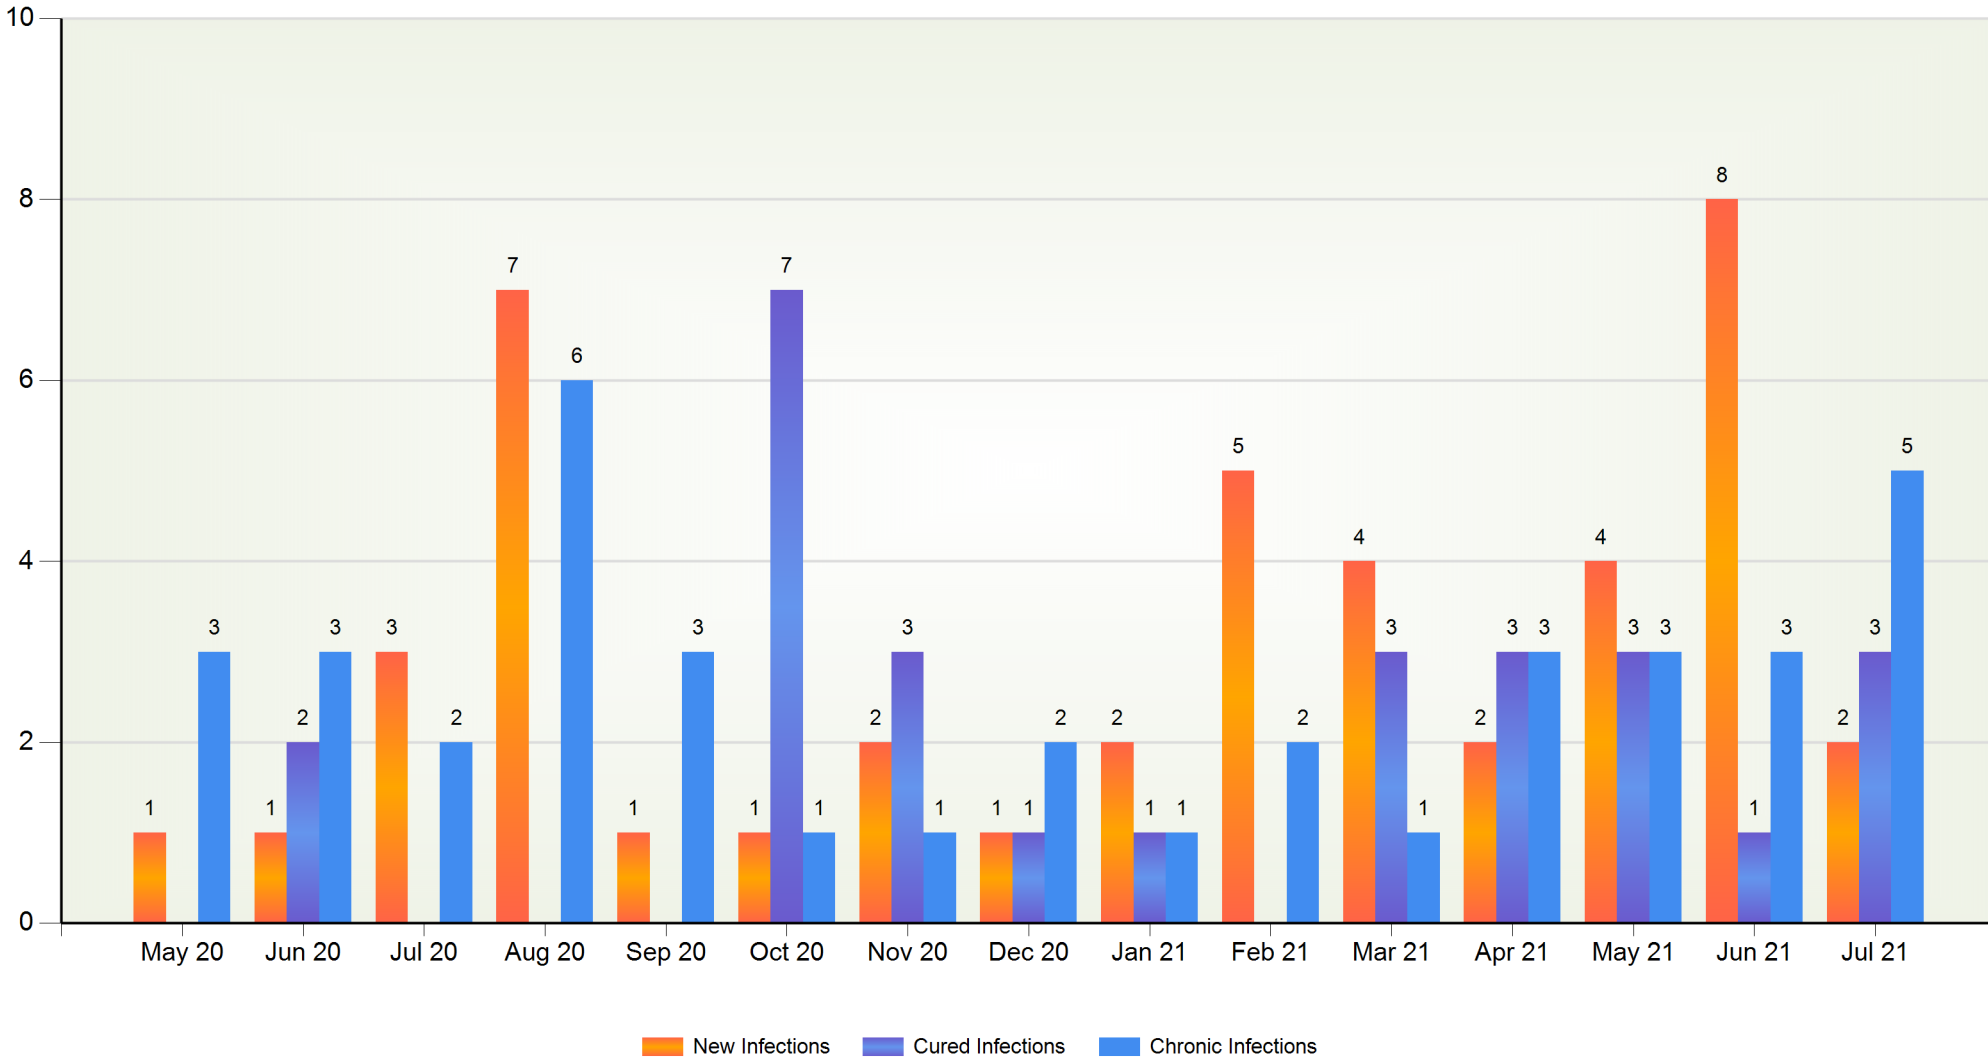

Demo Herd 1, Demoville, 14 July 2021

BVD:- IBR:- Fluke:- Lepto:- Orbeseal:- Kexxtone:-

Example House, Demo
Street, DEMO CITY, DE1
1MO Tel:01010 110011

Milking Period Trends (All Animals) by Month

Milk Monitor SCC Supplement ©

Demo Herd 1, Demoville, 14 July 2021

BVD:- IBR:- Fluke:- Lepto:- Orbeseal:- Kexxtone:-

Example House, Demo Street, DEMO CITY, DE1
1MO Tel:01010 110011

Milking Period Trends (Lactation 2+) by Month

Milk Monitor SCC Supplement ©

Demo Herd 1, Demoville, 14 July 2021

BVD:- IBR:- Fluke:- Lepto:- Orbeseal:- Kexxtone:-

Example House, Demo Street, DEMO CITY, DE1
1MO Tel:01010 110011

Milking Period Trends (Heifers) by Month

Milk Monitor SCC Supplement ©

Demo Herd 1, Demoville, 14 July 2021

BVD:- IBR:- Fluke:- Lepto:- Orbeseal:- Kexxtone:-

Example House, Demo
Street, DEMO CITY, DE1
1MO Tel:01010 110011

Milking Period Trends (All Animals) by Parity

Milk Monitor SCC Supplement ©