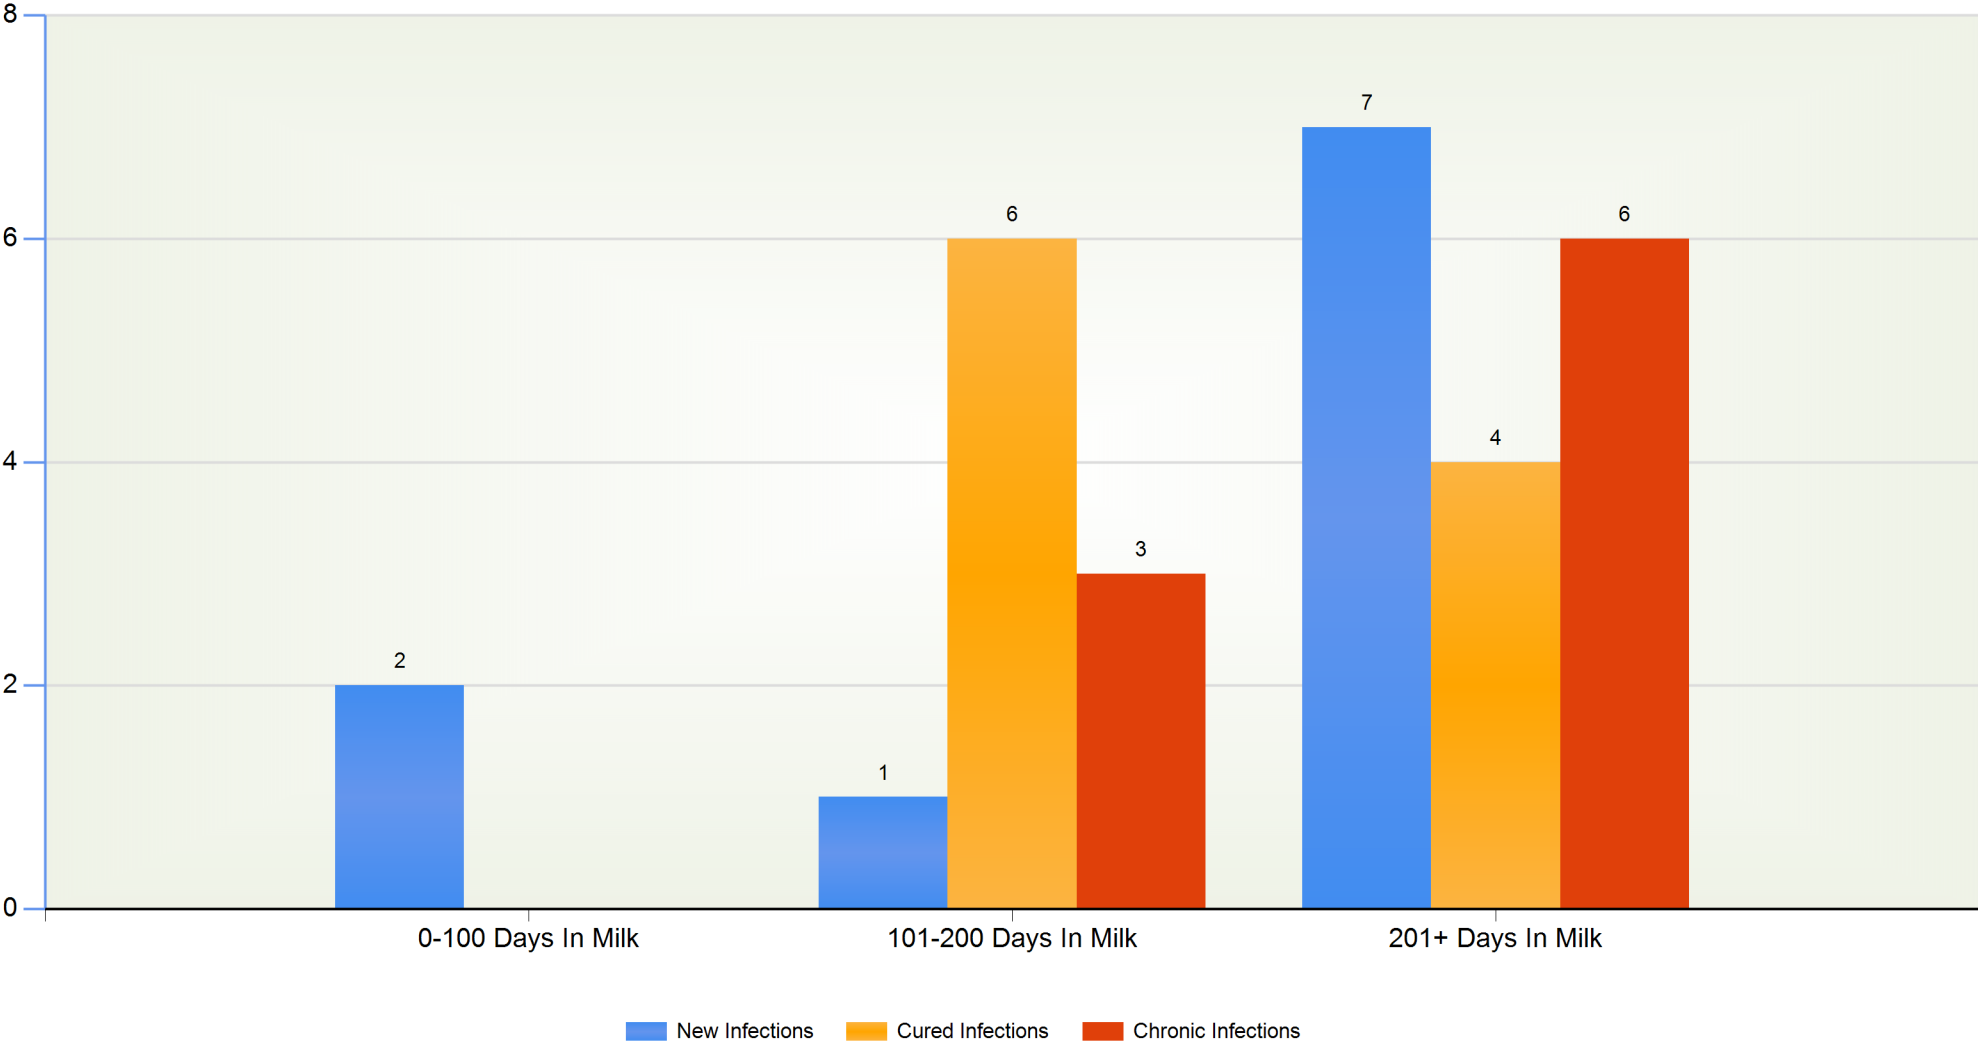

Milk Monitor SCC Supplement ©

Demo Herd 1, Demoville, 14 February 2019

BVD:- IBR:- Fluke:- Lepto:- Orbeseal:- Kexxtone:-

Example House, Demo
Street, DEMO CITY, DE1
1MO Tel:01010 110011

Milking Period Trends (All Animals) by Parity

Milk Monitor SCC Supplement ©

Demo Herd 1, Demoville, 14 February 2019

BVD:- IBR:- Fluke:- Lepto:- Orbeseal:- Kexxtone:-

Example House, Demo
Street, DEMO CITY, DE1
1MO Tel:01010 110011

Milking Period Trends (All Animals) by Days In Milk