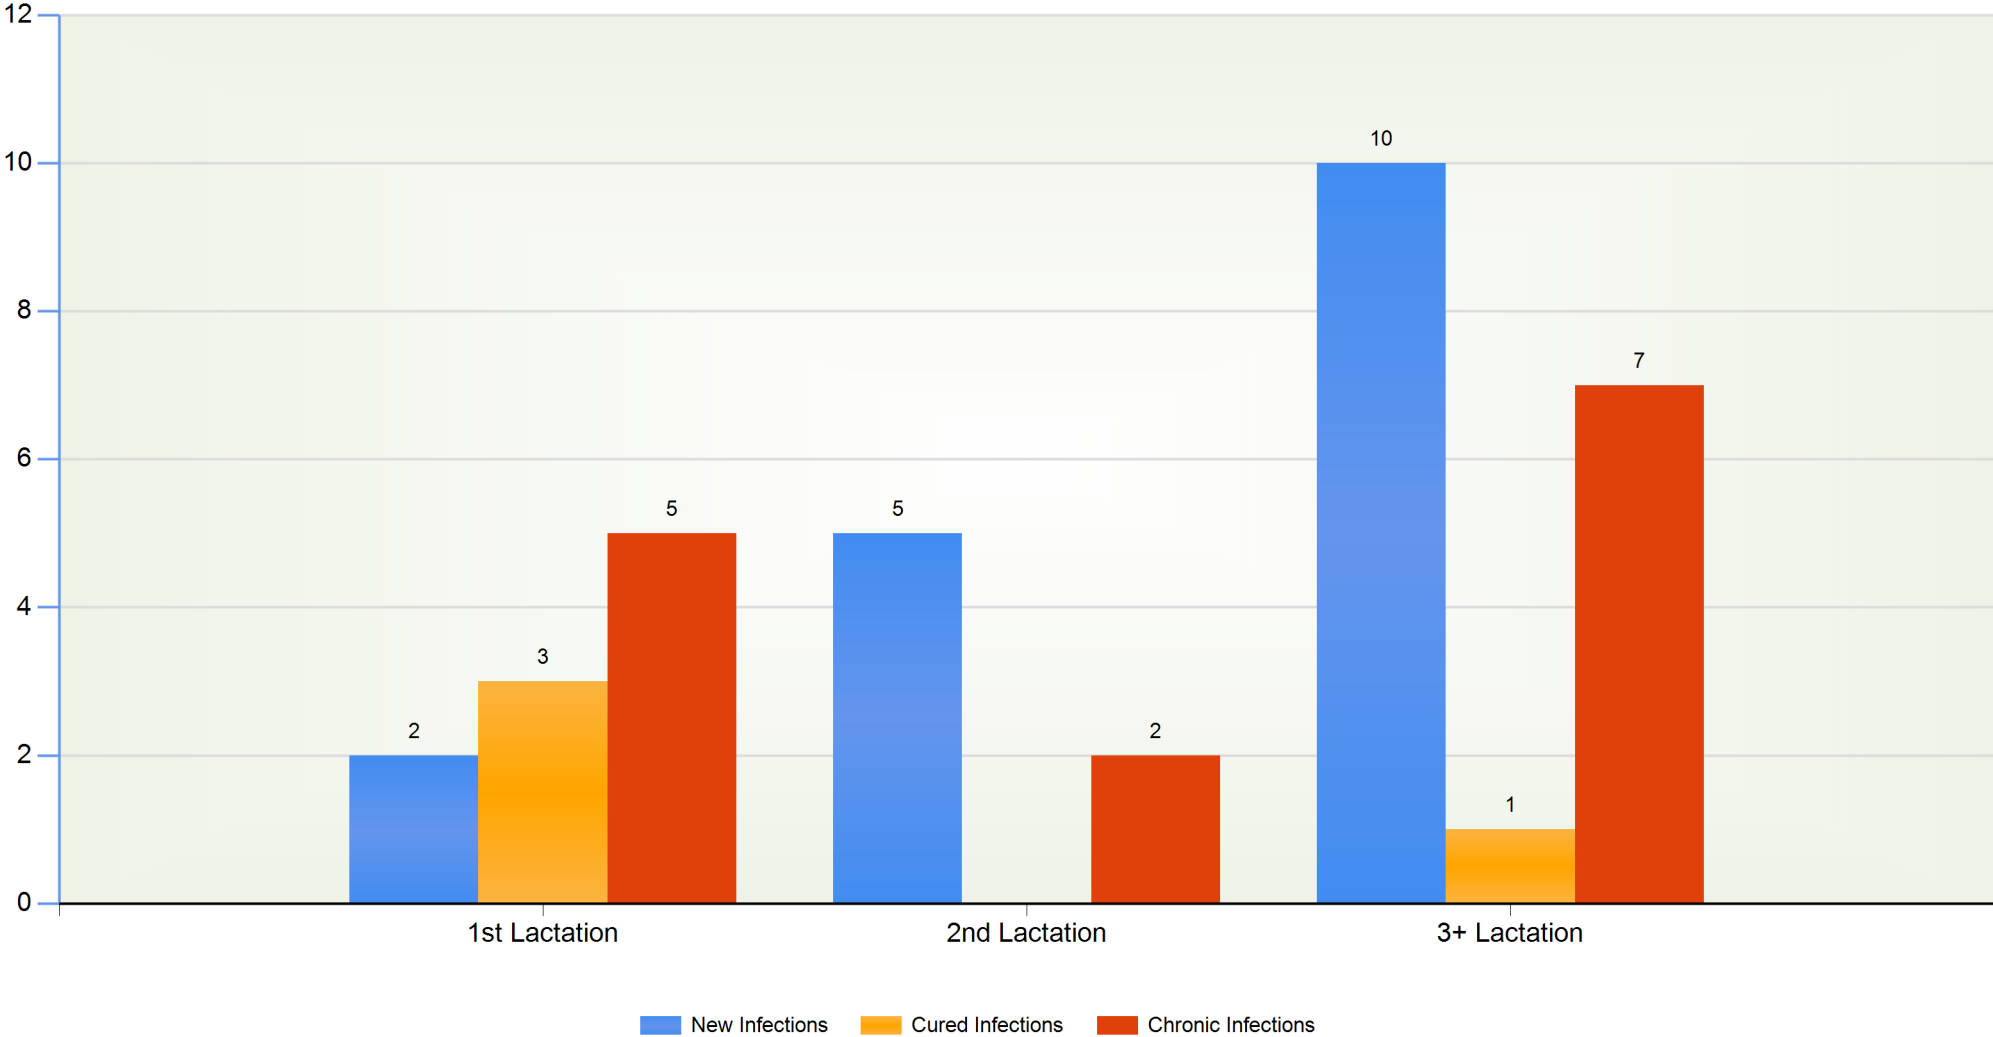

Demo Herd 1, Demoville, 14 July 2021

BVD:- IBR:- Fluke:- Lepto:- Orbeseal:- Kexxtone:-

Example House, Demo Street, DEMO CITY, DE1
1MO Tel:01010 110011

Milking Period Trends (Lactation 2+) by Month

Milk Monitor SCC Supplement ©

Demo Herd 1, Demoville, 14 July 2021

BVD:- IBR:- Fluke:- Lepto:- Orbeseal:- Kexxtone:-

Example House, Demo Street, DEMO CITY, DE1
1MO Tel:01010 110011

Milking Period Trends (Heifers) by Month

Milk Monitor SCC Supplement ©

Demo Herd 1, Demoville, 14 July 2021

BVD:- IBR:- Fluke:- Lepto:- Orbeseal:- Kexxtone:-

Example House, Demo
Street, DEMO CITY, DE1
1MO Tel:01010 110011

Milking Period Trends (All Animals) by Parity

Milk Monitor SCC Supplement ©

Demo Herd 1, Demoville, 14 July 2021

BVD:- IBR:- Fluke:- Lepto:- Orbeseal:- Kexxtone:-

Example House, Demo
Street, DEMO CITY, DE1
1MO Tel:01010 110011

Milking Period Trends (All Animals) by Days In Milk

Milk Monitor SCC Supplement ©