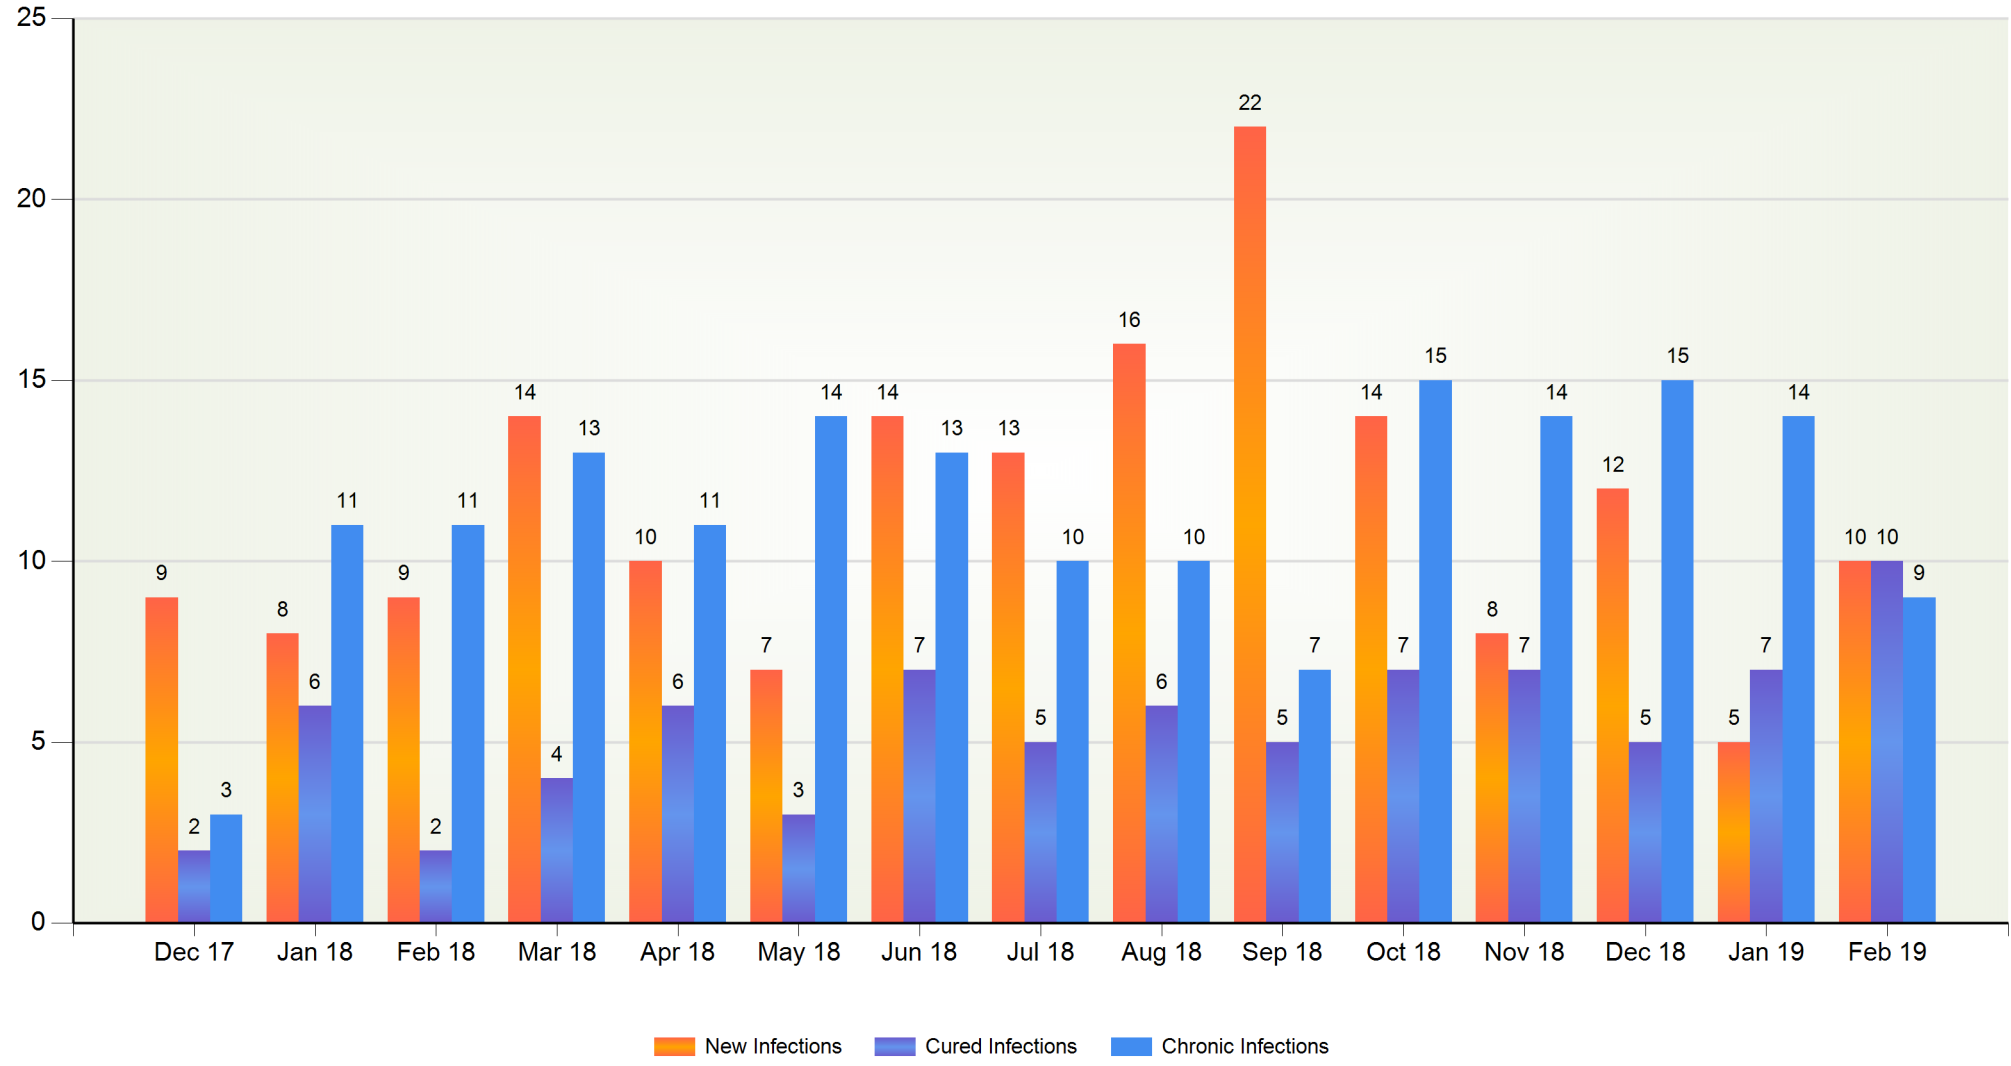

Milk Monitor SCC Supplement ©

Demo Herd 1, Demoville, 14 February 2019

BVD:- IBR:- Fluke:- Lepto:- Orbeseal:- Kexxtone:-

Example House, Demo
Street, DEMO CITY, DE1
1MO Tel:01010 110011

Dry Period Trends

Milk Monitor SCC Supplement ©

Demo Herd 1, Demoville, 14 February 2019
 BVD:- IBR:- Fluke:- Lepto:- Orbeseal:- Kexxtone:-

Example House, Demo
 Street, DEMO CITY, DE1
 1MO Tel:01010 110011

Milking Period Trends (All Animals) by Month

Milk Monitor SCC Supplement ©

Demo Herd 1, Demoville, 14 February 2019
 BVD:- IBR:- Fluke:- Lepto:- Orbeseal:- Kexxtone:-

Example House, Demo
 Street, DEMO CITY, DE1
 1MO Tel:01010 110011

Milking Period Trends (Lactation 2+) by Month