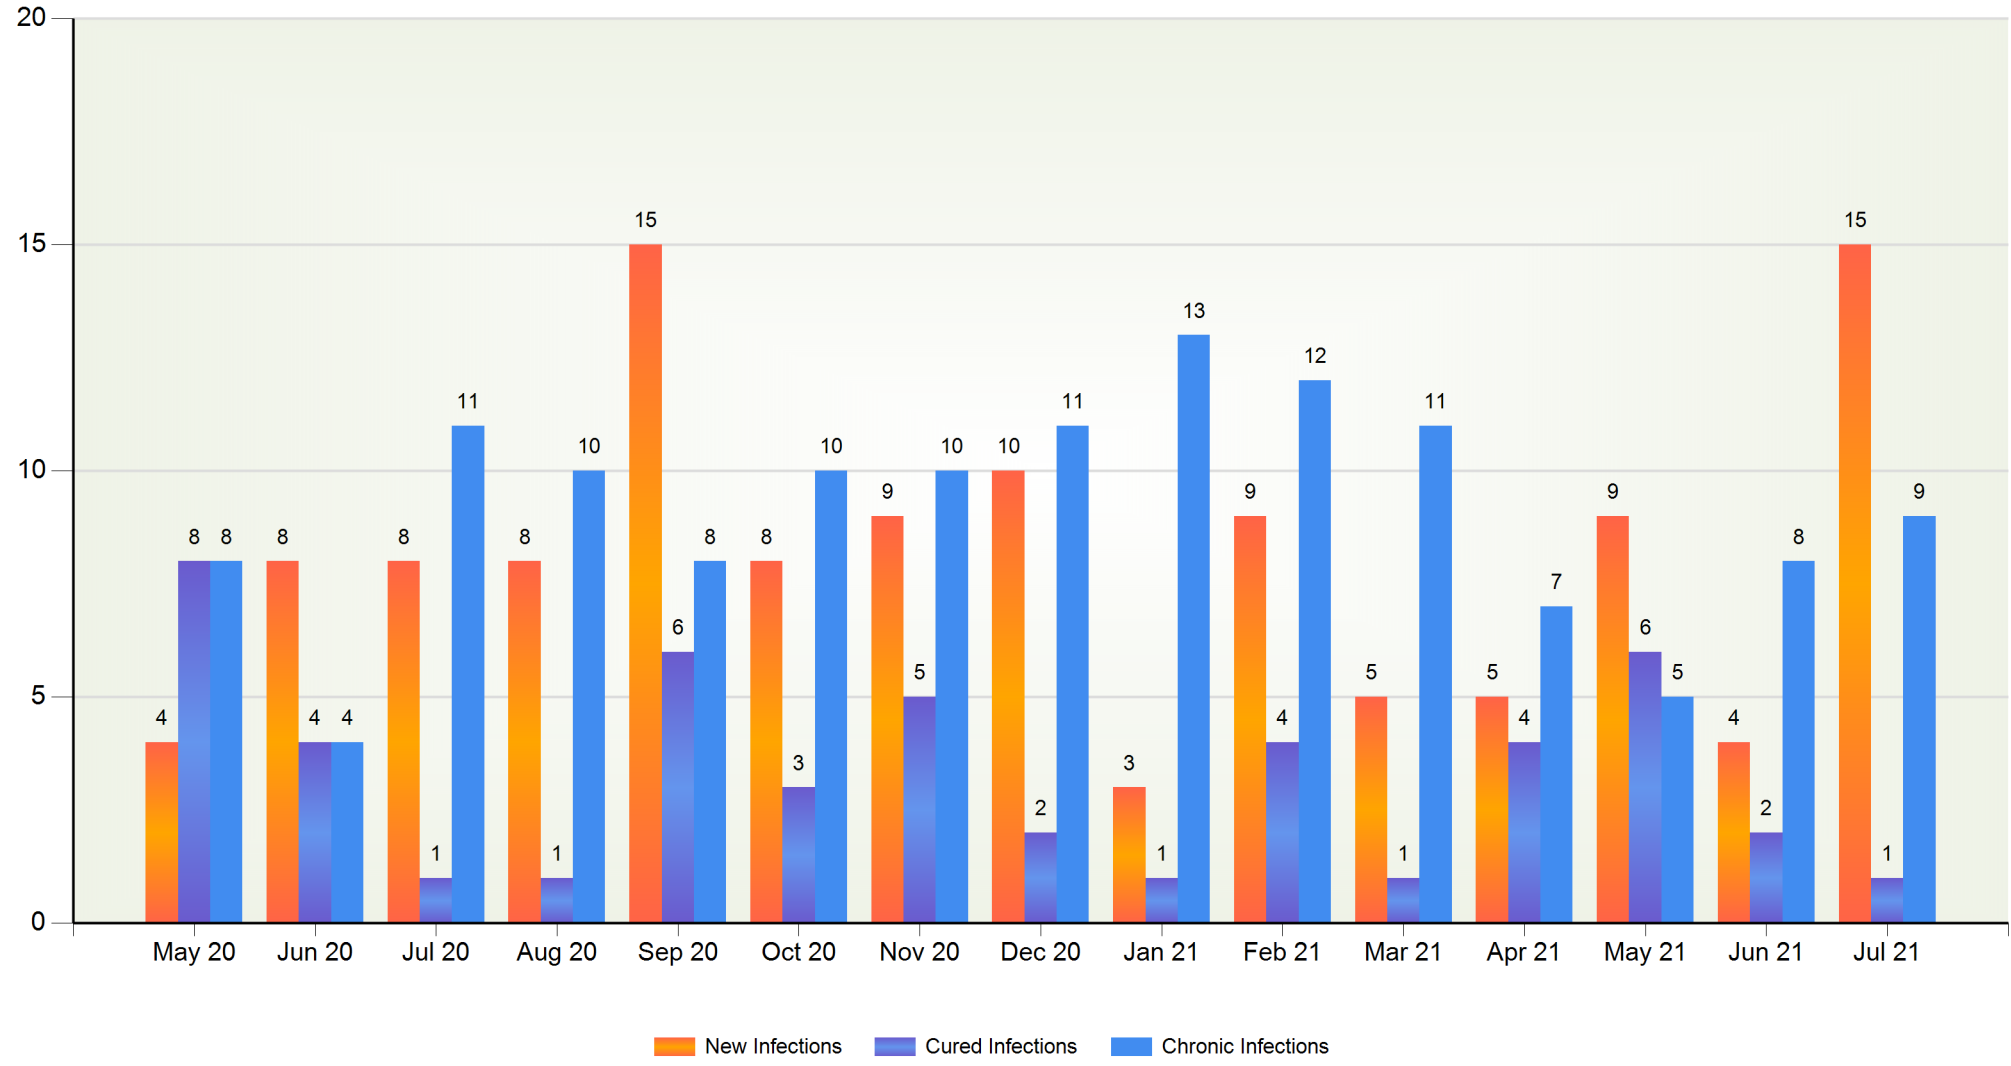

Demo Herd 1, Demoville, 14 July 2021

BVD:- IBR:- Fluke:- Lepto:- Orbeseal:- Kexxtone:-

Example House, Demo
Street, DEMO CITY, DE1
1MO Tel:01010 110011

Milking Period Trends (All Animals) by Month

Milk Monitor SCC Supplement ©

Demo Herd 1, Demoville, 14 July 2021

BVD:- IBR:- Fluke:- Lepto:- Orbeseal:- Kexxtone:-

Example House, Demo Street, DEMO CITY, DE1
1MO Tel:01010 110011

Milking Period Trends (Lactation 2+) by Month

Milk Monitor SCC Supplement ©