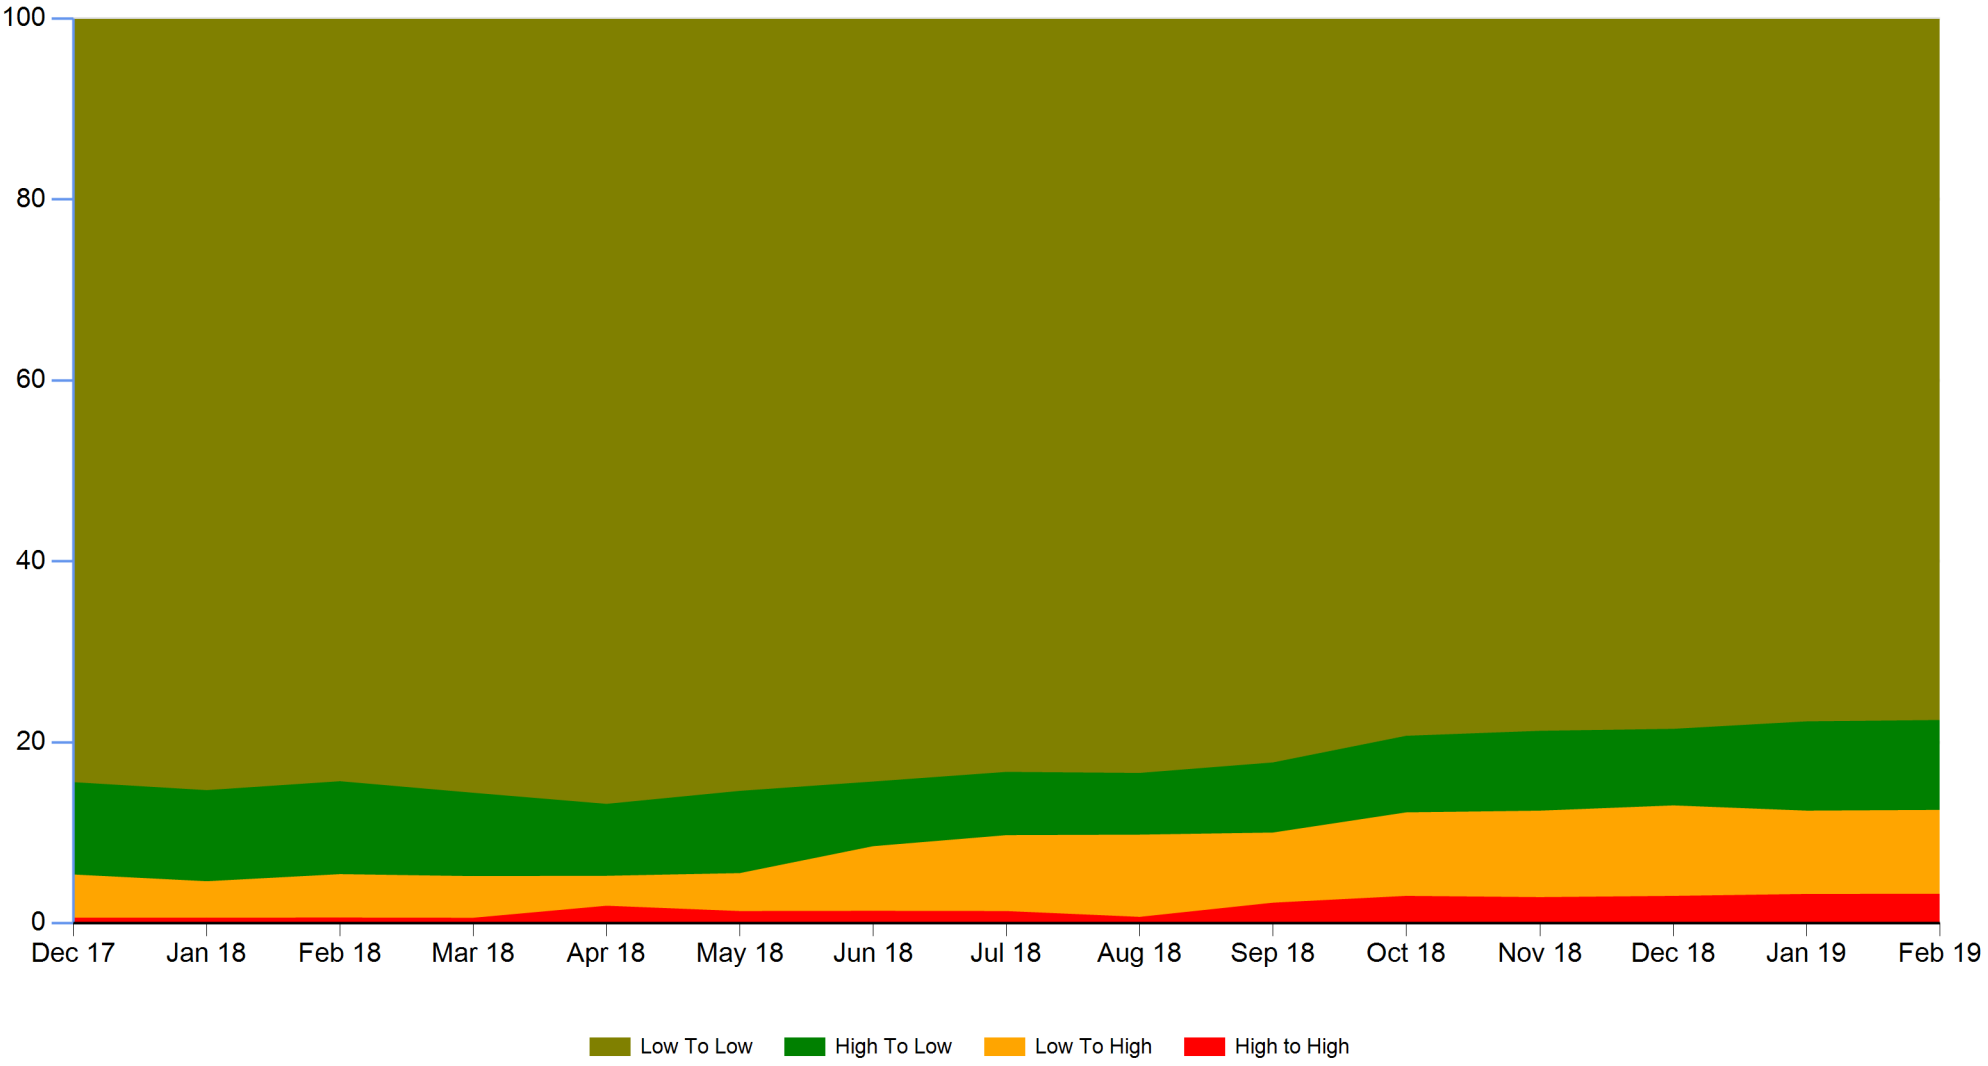

Milk Monitor SCC Supplement ©

Demo Herd 1, Demoville, 14 February 2019

BVD:- IBR:- Fluke:- Lepto:- Orbeseal:- Kexxtone:-

Example House, Demo
Street, DEMO CITY, DE1
1MO Tel:01010 110011

Dry Period Trends

Milk Monitor SCC Supplement ©

Demo Herd 1, Demoville, 14 February 2019
 BVD:- IBR:- Fluke:- Lepto:- Orbeseal:- Kexxtone:-

Example House, Demo
 Street, DEMO CITY, DE1
 1MO Tel:01010 110011

Milking Period Trends (All Animals) by Month