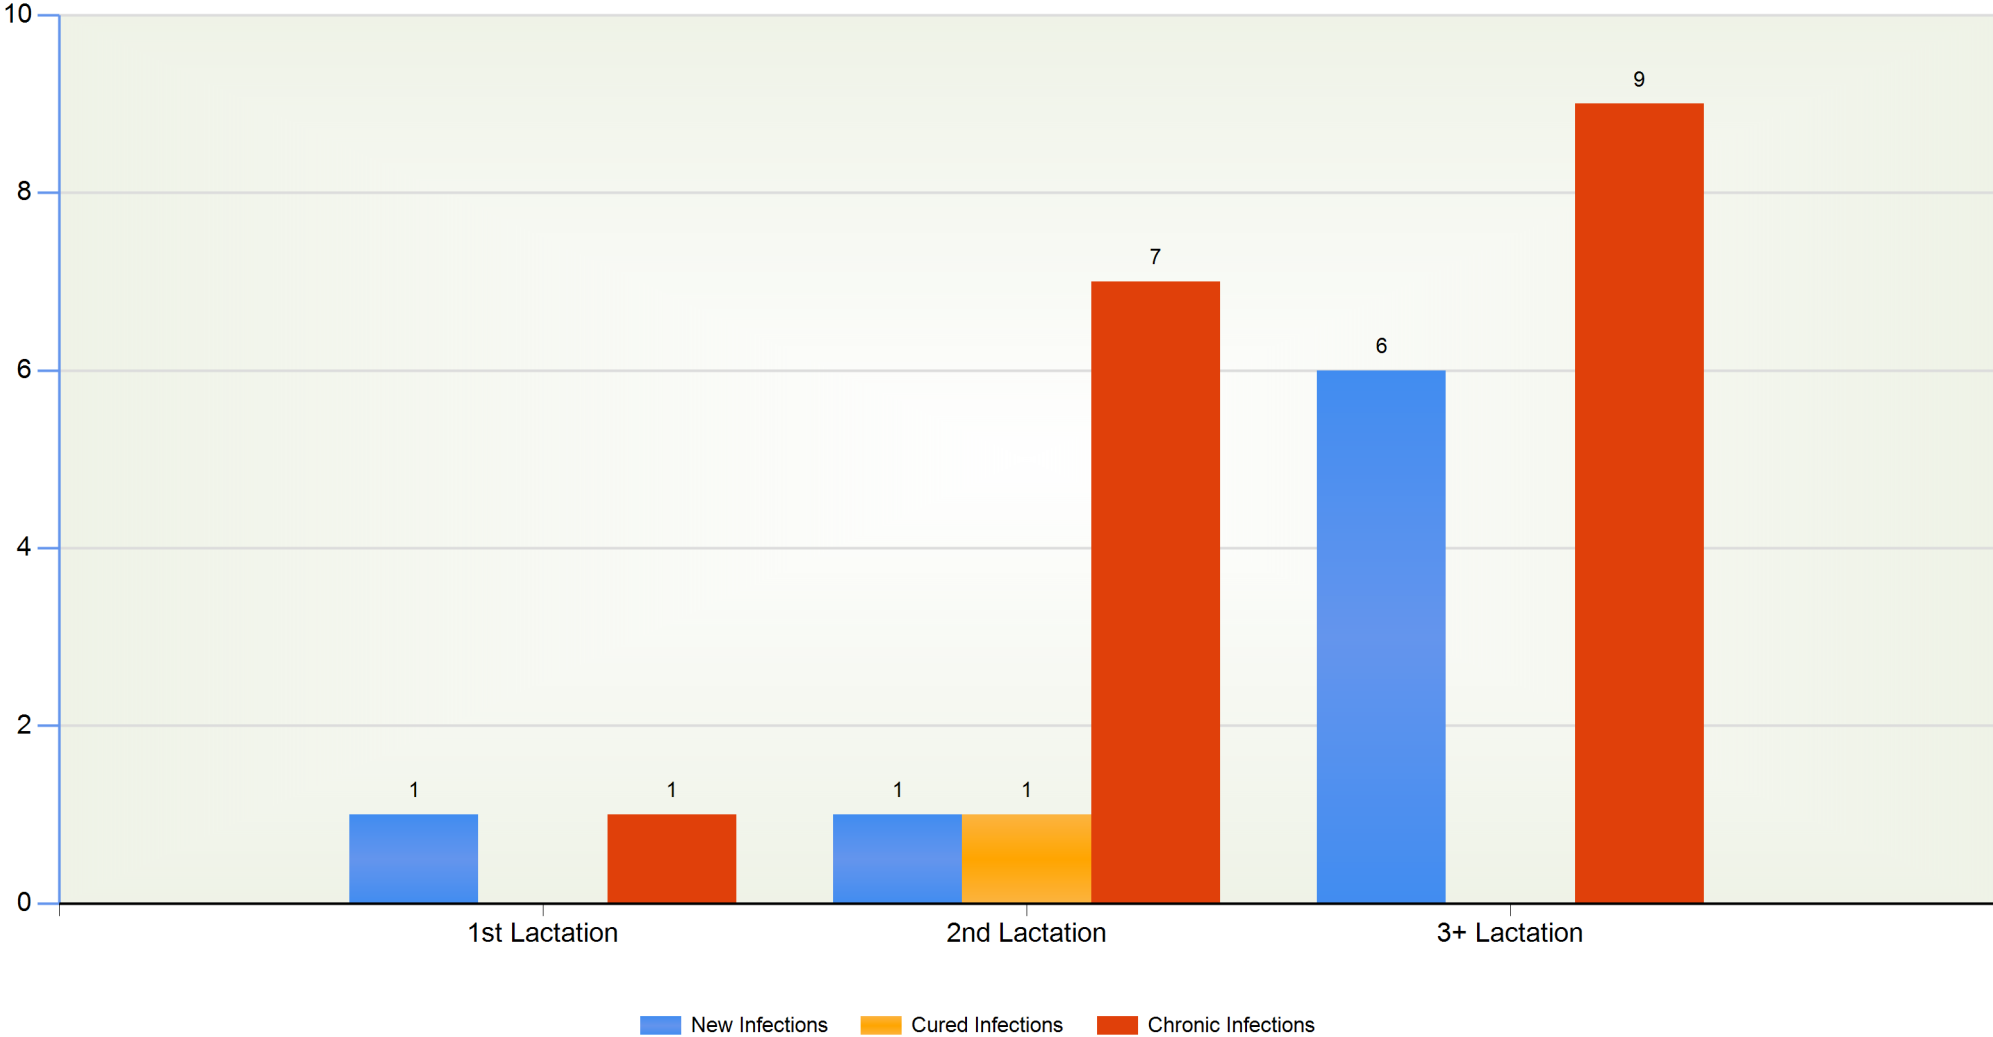

Demo Herd 1, Demoville, 22 February 2023
 BVD:- IBR:- Fluke:- Lepto:- Orbeseal:- Kexxtone:-

Example House, Demo
 Street, DEMO CITY, DE1
 1MO Tel:01010 110011

Milking Period Trends (Lactation 2+) by Month

Milk Monitor SCC Supplement ©

Demo Herd 1, Demoville, 22 February 2023

BVD:- IBR:- Fluke:- Lepto:- Orbeseal:- Kexxtone:-

Example House, Demo
Street, DEMO CITY, DE1
1MO Tel:01010 110011

Milking Period Trends (Heifers) by Month

Milk Monitor SCC Supplement ©

Demo Herd 1, Demoville, 22 February 2023

BVD:- IBR:- Fluke:- Lepto:- Orbeseal:- Kexxtone:-

Example House, Demo
Street, DEMO CITY, DE1
1MO Tel:01010 110011

Milking Period Trends (All Animals) by Parity

Milk Monitor SCC Supplement ©

Demo Herd 1, Demoville, 22 February 2023

BVD:- IBR:- Fluke:- Lepto:- Orbeseal:- Kexxtone:-

Example House, Demo Street, DEMO CITY, DE1
1MO Tel:01010 110011

Milking Period Trends (All Animals) by Days In Milk