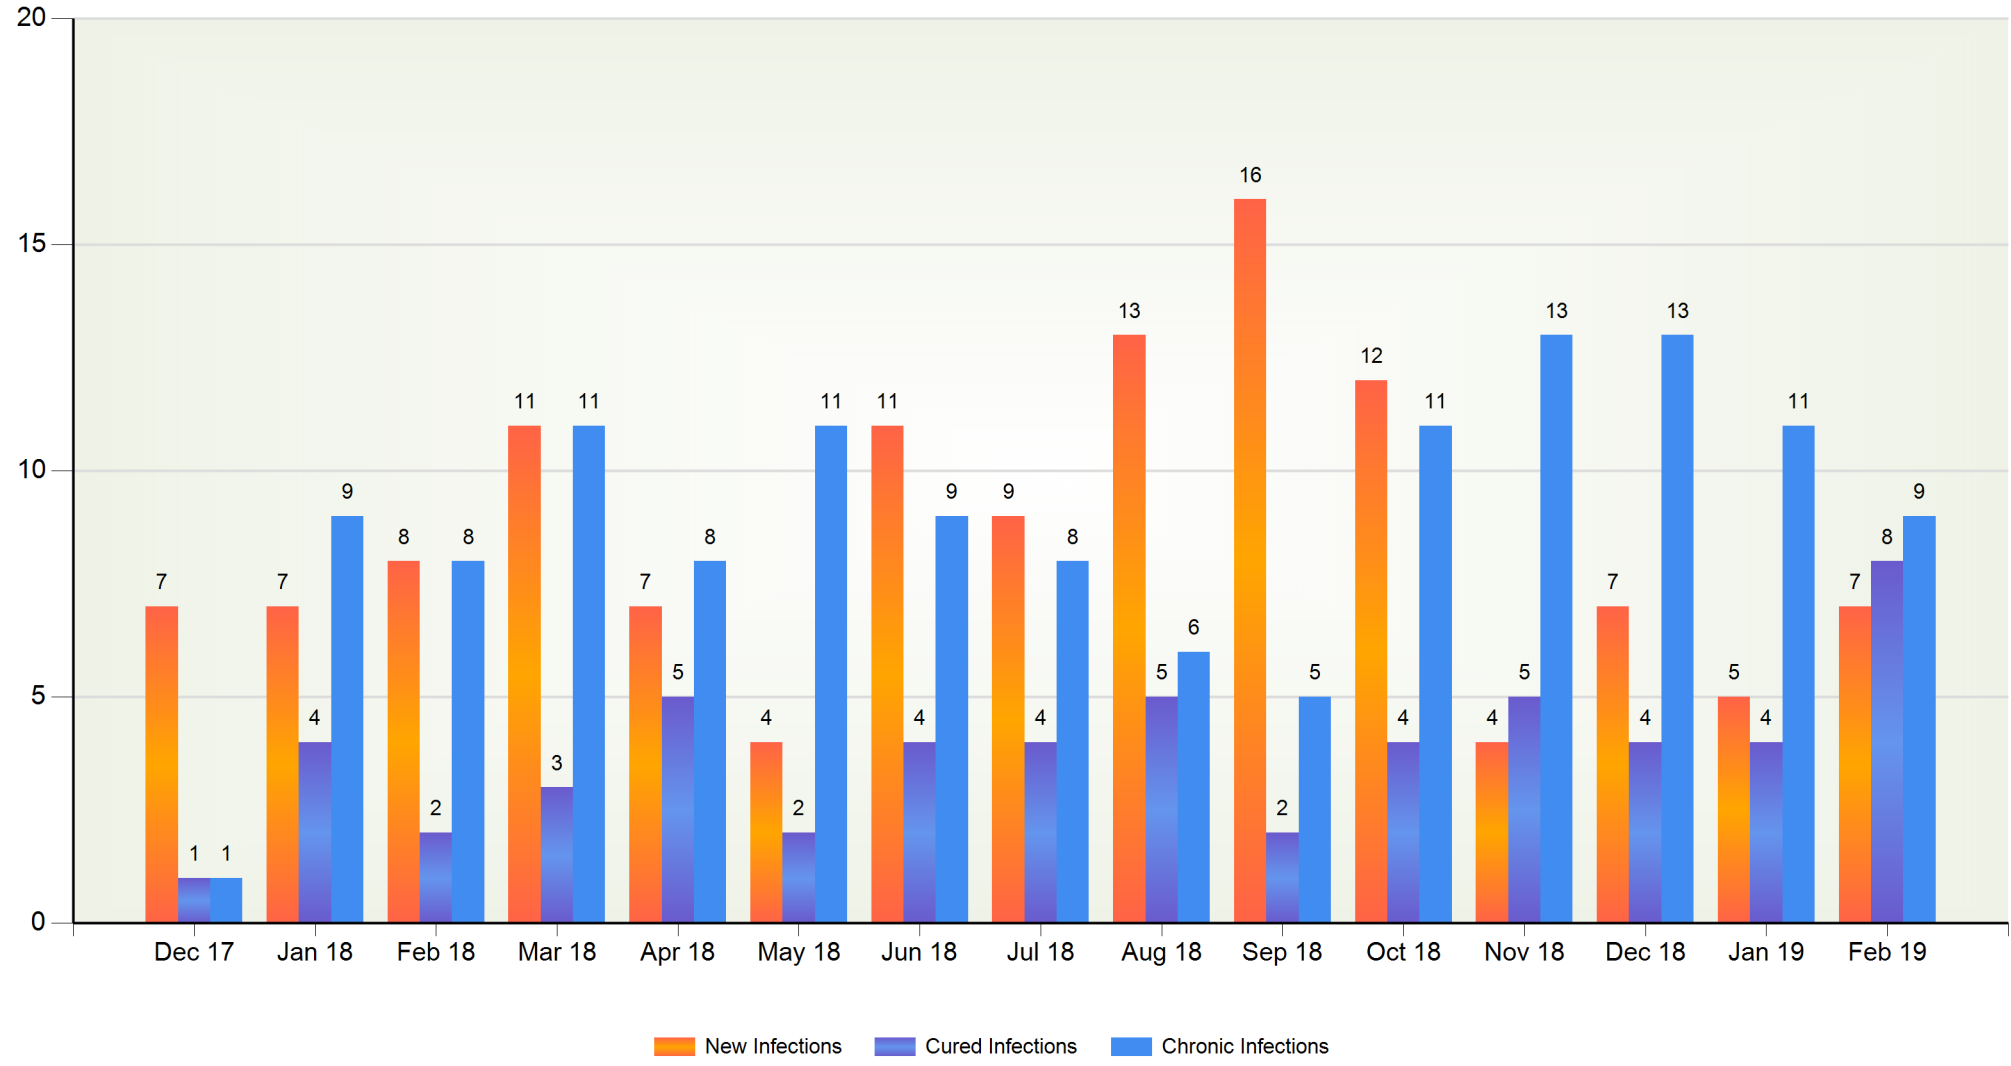

Demo Herd 1, Demoville, 14 February 2019
 BVD:- IBR:- Fluke:- Lepto:- Orbeseal:- Kexxtone:-

Example House, Demo
 Street, DEMO CITY, DE1
 1MO Tel:01010 110011

Milking Period Trends (All Animals) by Month

Milk Monitor SCC Supplement ©

Demo Herd 1, Demoville, 14 February 2019
 BVD:- IBR:- Fluke:- Lepto:- Orbeseal:- Kexxtone:-

Example House, Demo
 Street, DEMO CITY, DE1
 1MO Tel:01010 110011

Milking Period Trends (Lactation 2+) by Month