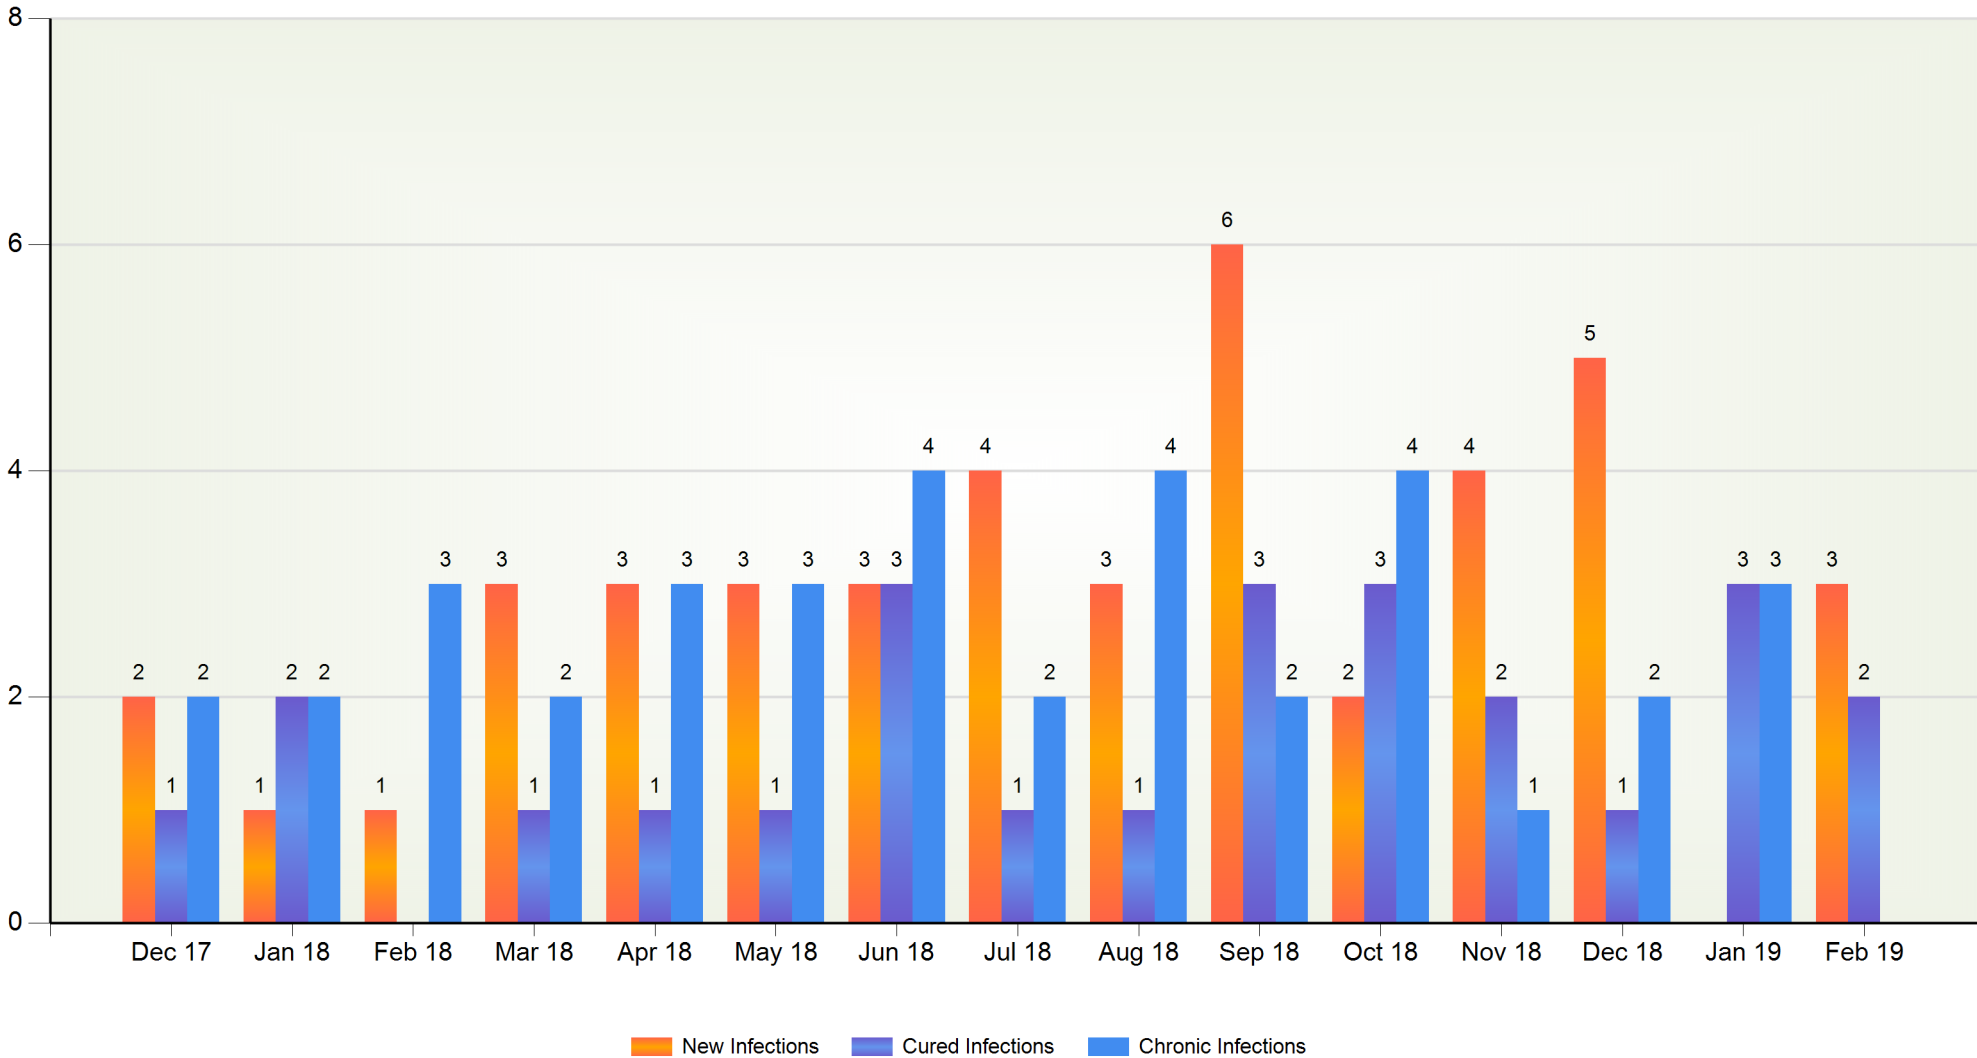

Demo Herd 1, Demoville, 14 February 2019
 BVD:- IBR:- Fluke:- Lepto:- Orbeseal:- Kexxtone:-

Example House, Demo
 Street, DEMO CITY, DE1
 1MO Tel:01010 110011

Milking Period Trends (All Animals) by Month

Milk Monitor SCC Supplement ©

Demo Herd 1, Demoville, 14 February 2019
 BVD:- IBR:- Fluke:- Lepto:- Orbeseal:- Kexxtone:-

Example House, Demo
 Street, DEMO CITY, DE1
 1MO Tel:01010 110011

Milking Period Trends (Lactation 2+) by Month

Milk Monitor SCC Supplement ©

Demo Herd 1, Demoville, 14 February 2019
 BVD:- IBR:- Fluke:- Lepto:- Orbeseal:- Kexxtone:-

Example House, Demo
 Street, DEMO CITY, DE1
 1MO Tel:01010 110011

Milking Period Trends (Heifers) by Month