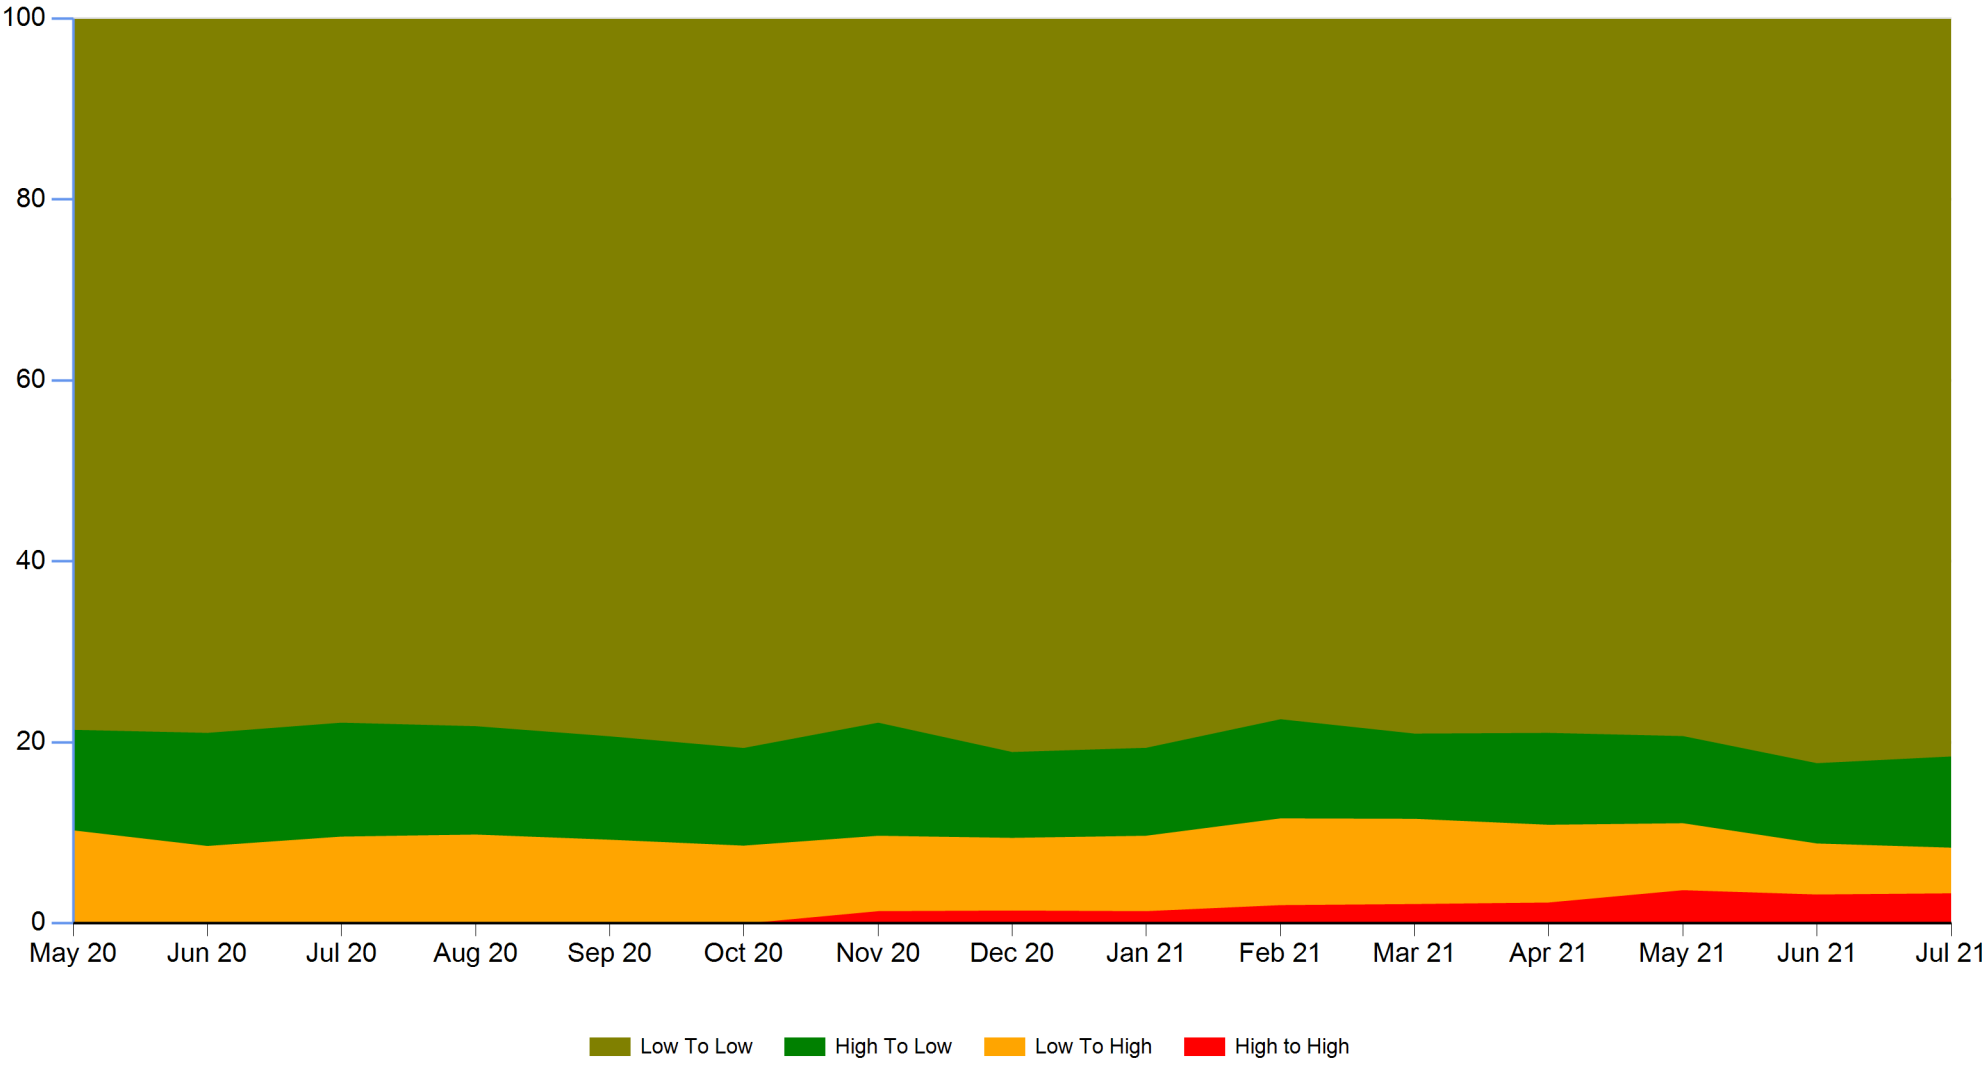

Milk Monitor SCC Supplement ©

Demo Herd 1, Demoville, 14 July 2021

BVD:- IBR:- Fluke:- Lepto:- Orbeseal:- Kexxtone:-

Example House, Demo
Street, DEMO CITY, DE1
1MO Tel:01010 110011

Dry Period Trends

Milk Monitor SCC Supplement ©

Demo Herd 1, Demoville, 14 July 2021

BVD:- IBR:- Fluke:- Lepto:- Orbeseal:- Kexxtone:-

Example House, Demo
Street, DEMO CITY, DE1
1MO Tel:01010 110011

Milking Period Trends (All Animals) by Month

Milk Monitor SCC Supplement ©

Demo Herd 1, Demoville, 14 July 2021

BVD:- IBR:- Fluke:- Lepto:- Orbeseal:- Kexxtone:-

Example House, Demo Street, DEMO CITY, DE1
1MO Tel:01010 110011

Milking Period Trends (Lactation 2+) by Month

Milk Monitor SCC Supplement ©