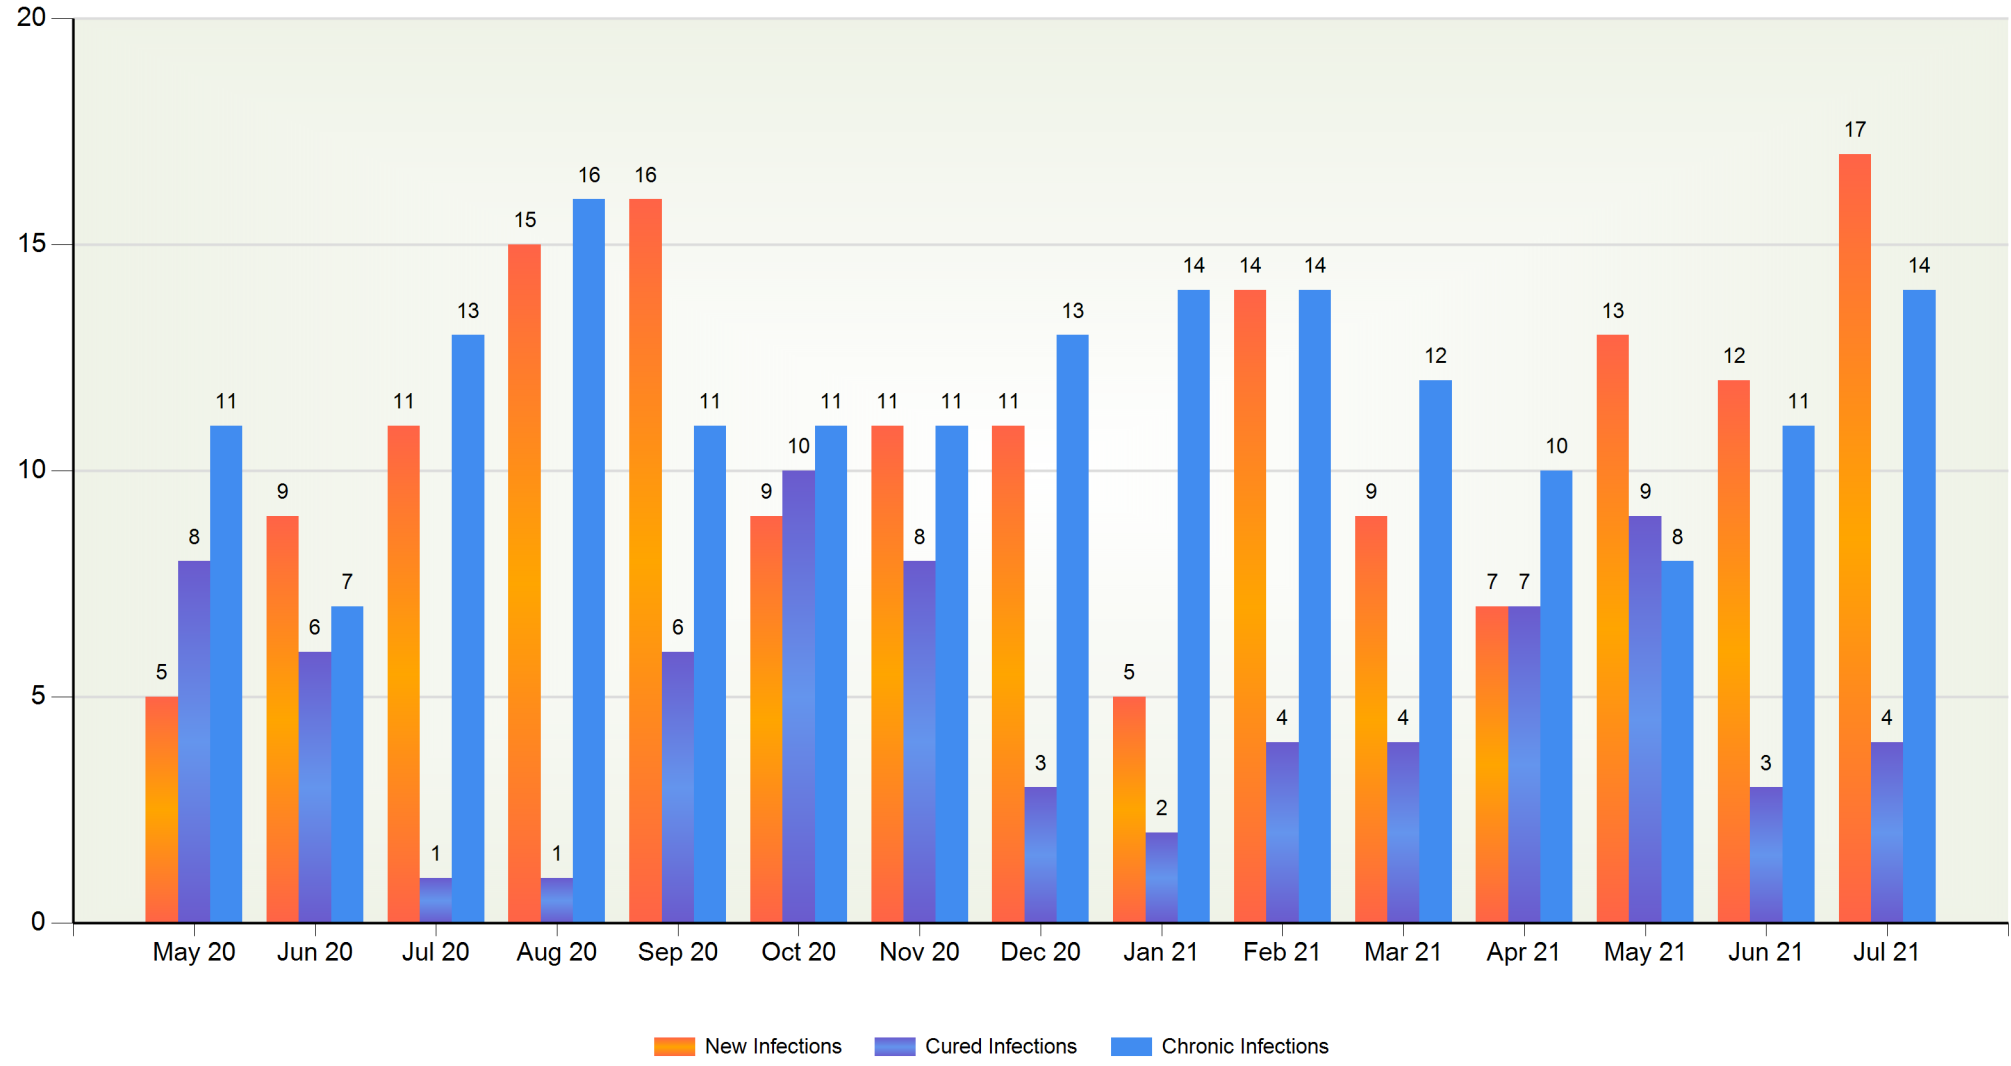

Milk Monitor SCC Supplement ©

Demo Herd 1, Demoville, 14 July 2021

BVD:- IBR:- Fluke:- Lepto:- Orbeseal:- Kexxtone:-

Example House, Demo
Street, DEMO CITY, DE1
1MO Tel:01010 110011

Dry Period Trends

Milk Monitor SCC Supplement ©

Demo Herd 1, Demoville, 14 July 2021

BVD:- IBR:- Fluke:- Lepto:- Orbeseal:- Kexxtone:-

Example House, Demo
Street, DEMO CITY, DE1
1MO Tel:01010 110011

Milking Period Trends (All Animals) by Month

Milk Monitor SCC Supplement ©

Demo Herd 1, Demoville, 14 July 2021

BVD:- IBR:- Fluke:- Lepto:- Orbeseal:- Kexxtone:-

Example House, Demo Street, DEMO CITY, DE1
1MO Tel:01010 110011

Milking Period Trends (Lactation 2+) by Month

Milk Monitor SCC Supplement ©