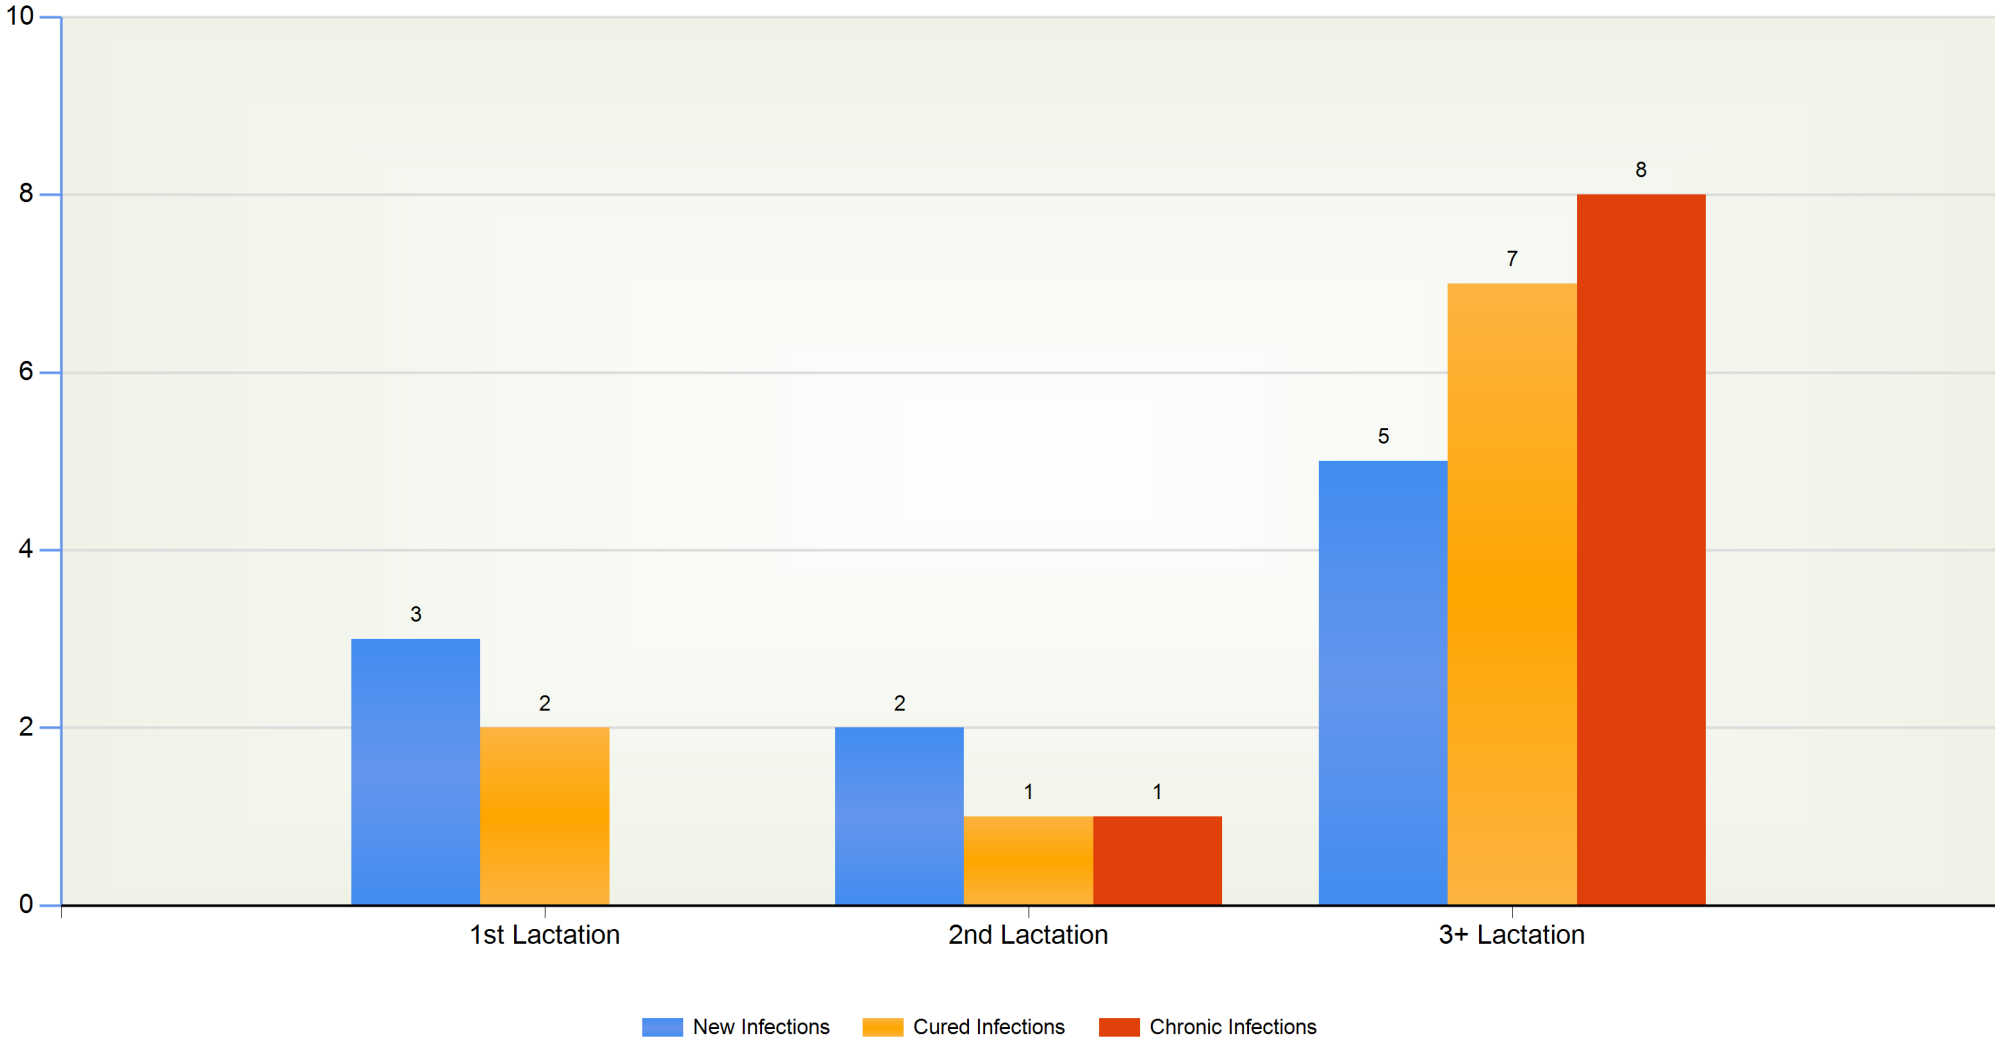

Milk Monitor SCC Supplement ©

Demo Herd 1, Demoville, 14 February 2019
 BVD:- IBR:- Fluke:- Lepto:- Orbeseal:- Kexxtone:-

Example House, Demo
 Street, DEMO CITY, DE1
 1MO Tel:01010 110011

Milking Period Trends (Lactation 2+) by Month

Milk Monitor SCC Supplement ©

Demo Herd 1, Demoville, 14 February 2019
 BVD:- IBR:- Fluke:- Lepto:- Orbeseal:- Kexxtone:-

Example House, Demo
 Street, DEMO CITY, DE1
 1MO Tel:01010 110011

Milking Period Trends (Heifers) by Month

Milk Monitor SCC Supplement ©

Demo Herd 1, Demoville, 14 February 2019

BVD:- IBR:- Fluke:- Lepto:- Orbeseal:- Kexxtone:-

Example House, Demo
Street, DEMO CITY, DE1
1MO Tel:01010 110011

Milking Period Trends (All Animals) by Parity

Milk Monitor SCC Supplement ©

Demo Herd 1, Demoville, 14 February 2019

BVD:- IBR:- Fluke:- Lepto:- Orbeseal:- Kexxtone:-

Example House, Demo
Street, DEMO CITY, DE1
1MO Tel:01010 110011

Milking Period Trends (All Animals) by Days In Milk