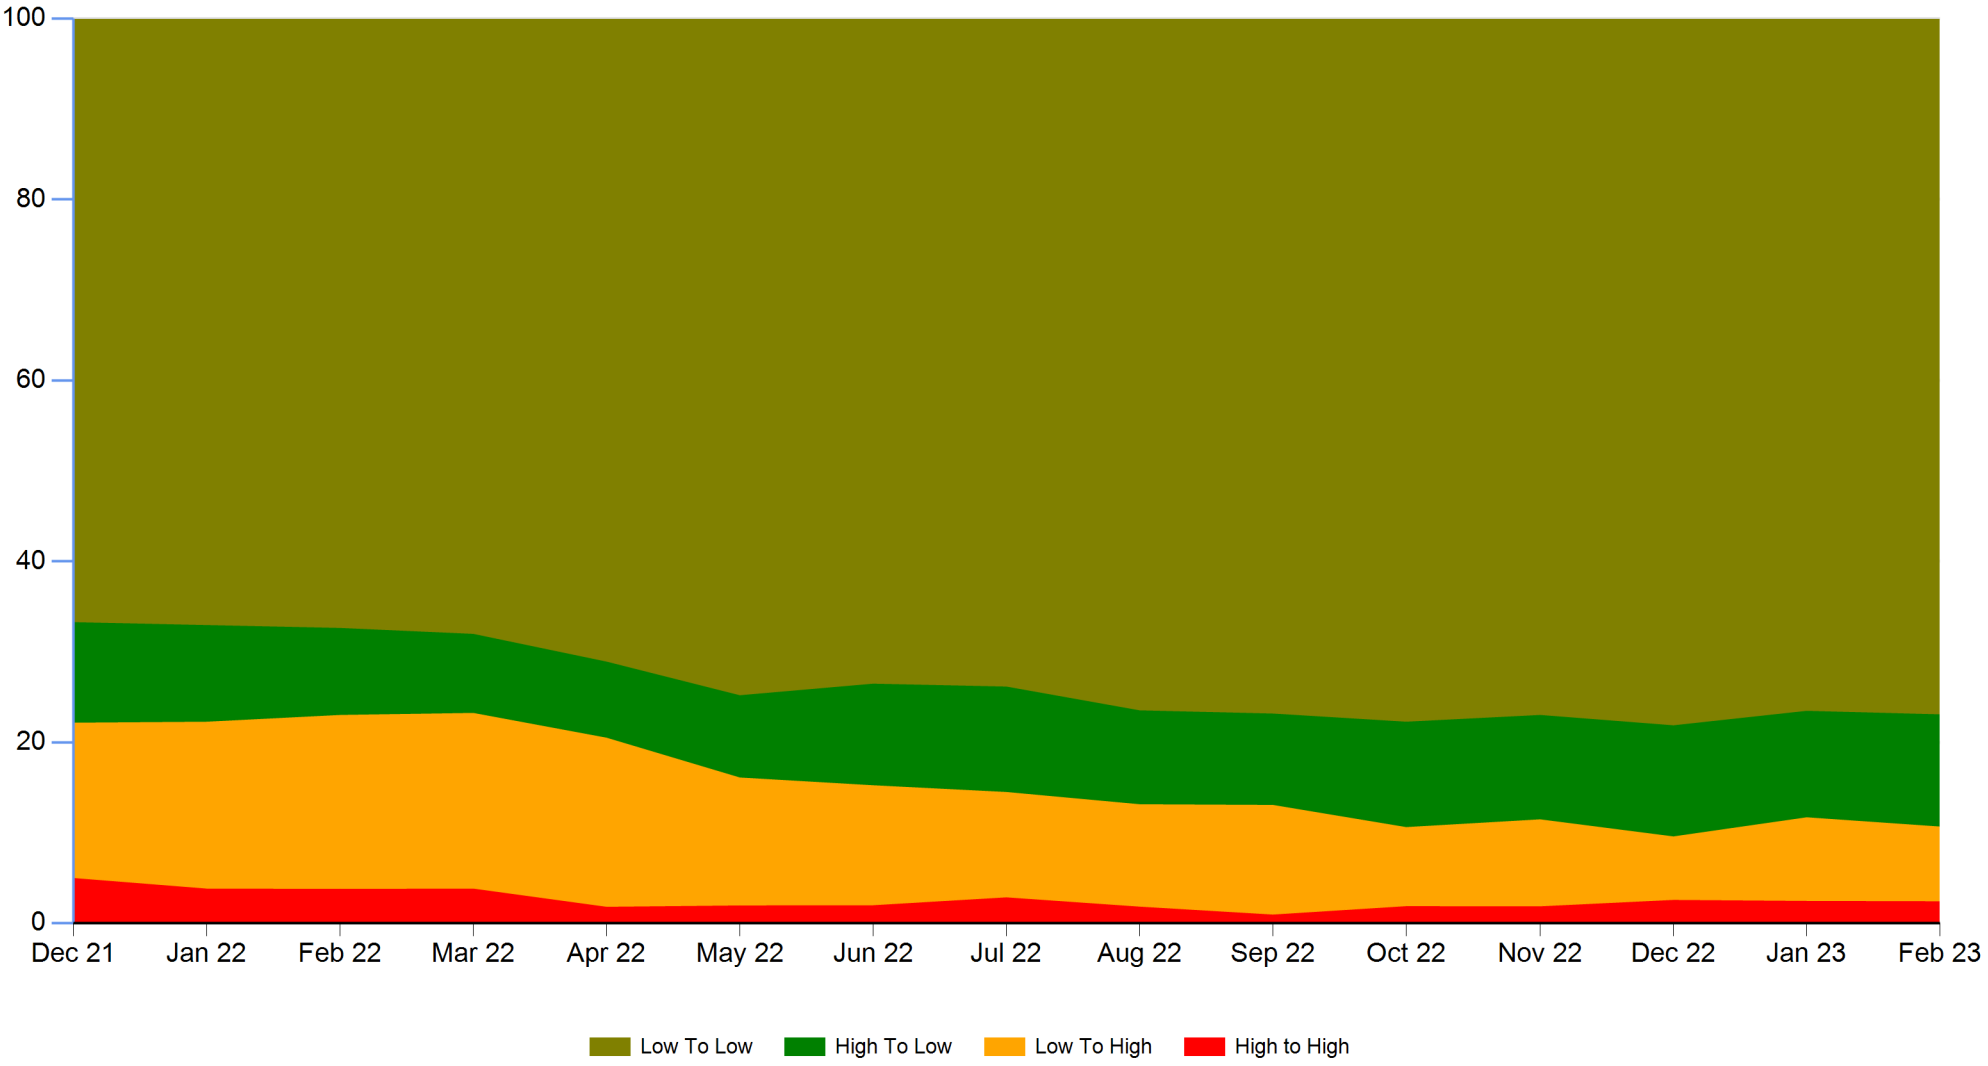

Milk Monitor SCC Supplement ©

Demo Herd 1, Demoville, 22 February 2023

BVD:- IBR:- Fluke:- Lepto:- Orbeseal:- Kexxtone:-

Example House, Demo Street, DEMO CITY, DE1
1MO Tel:01010 110011

Dry Period Trends

Milk Monitor SCC Supplement ©

Demo Herd 1, Demoville, 22 February 2023

BVD:- IBR:- Fluke:- Lepto:- Orbeseal:- Kexxtone:-

Example House, Demo
Street, DEMO CITY, DE1
1MO Tel:01010 110011

Milking Period Trends (All Animals) by Month

Milk Monitor SCC Supplement ©

Demo Herd 1, Demoville, 22 February 2023
 BVD:- IBR:- Fluke:- Lepto:- Orbeseal:- Kexxtone:-

Example House, Demo
 Street, DEMO CITY, DE1
 1MO Tel:01010 110011

Milking Period Trends (Lactation 2+) by Month