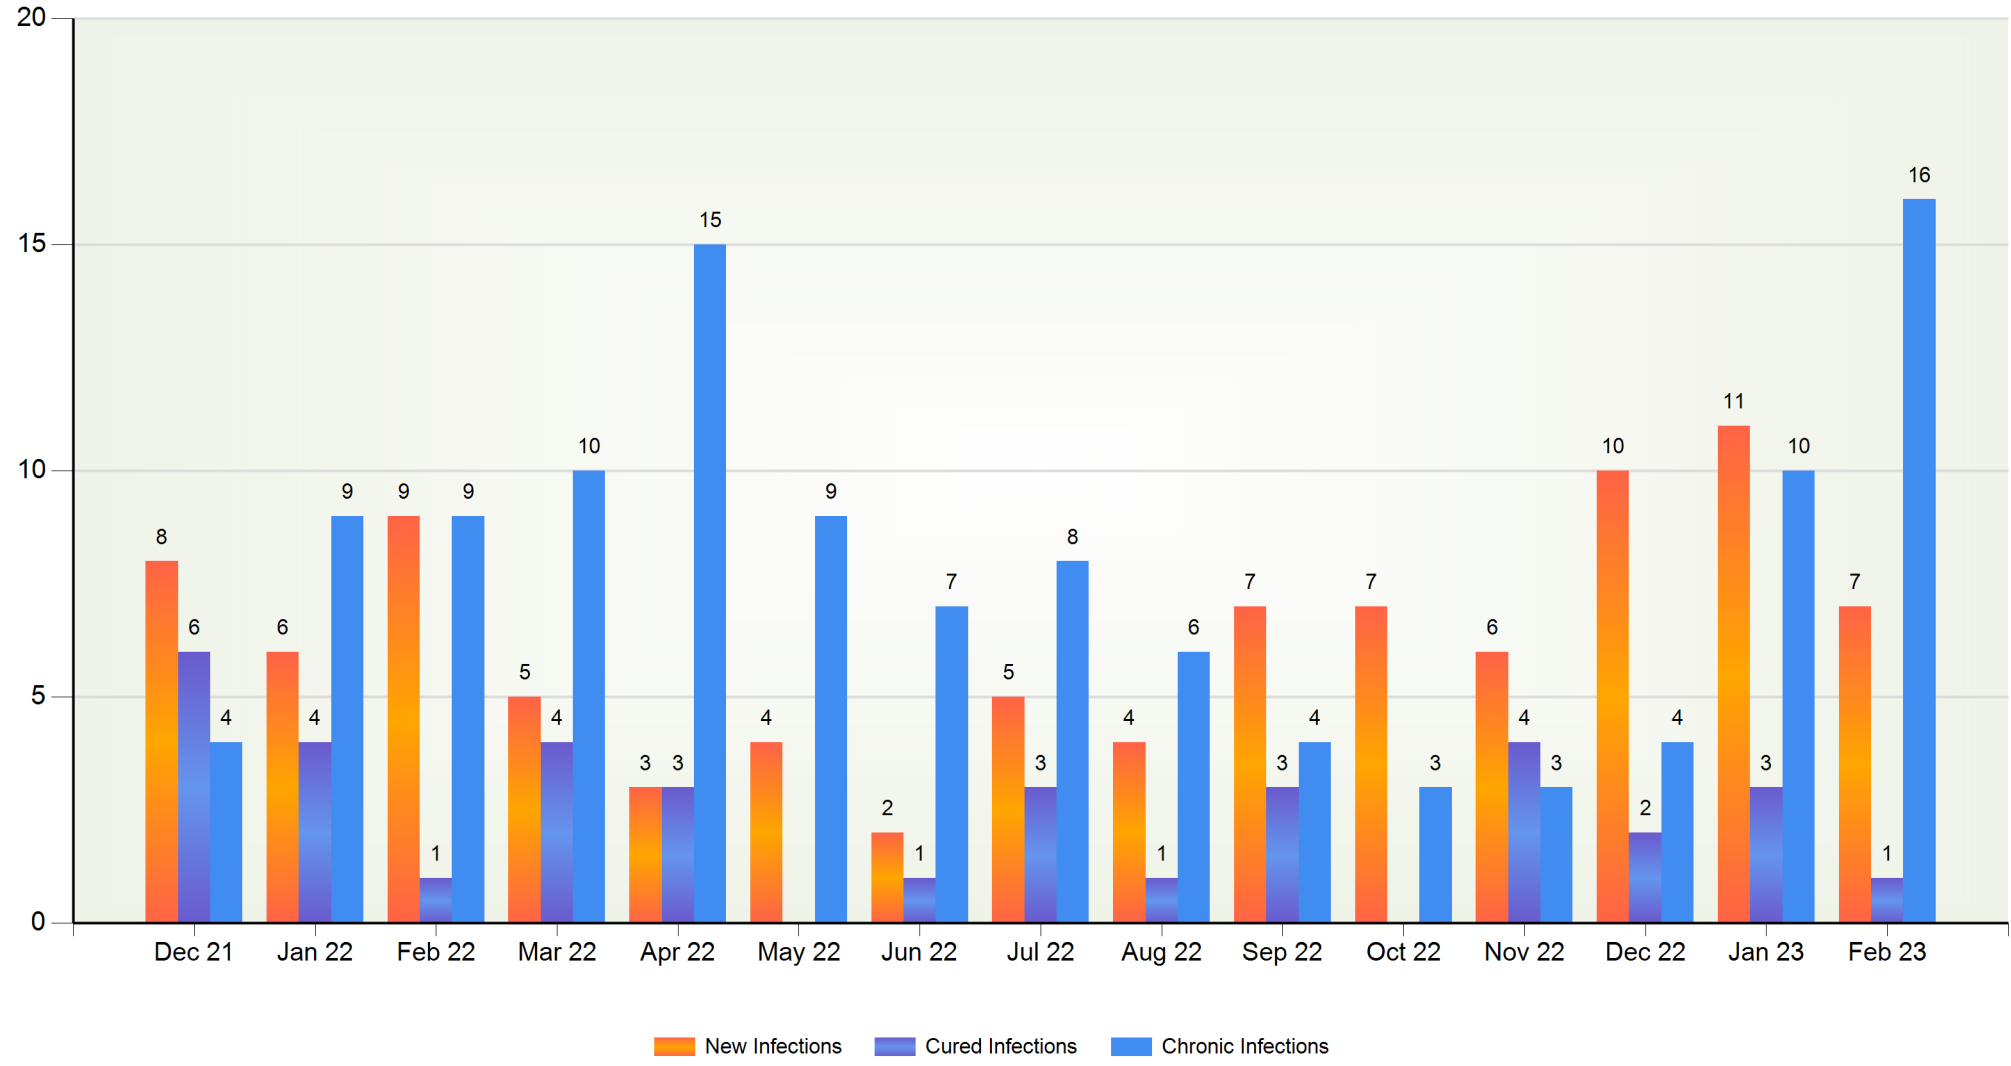

Demo Herd 1, Demoville, 22 February 2023

BVD:- IBR:- Fluke:- Lepto:- Orbeseal:- Kexxtone:-

Example House, Demo
Street, DEMO CITY, DE1
1MO Tel:01010 110011

Milking Period Trends (All Animals) by Month

Milk Monitor SCC Supplement ©

Demo Herd 1, Demoville, 22 February 2023
 BVD:- IBR:- Fluke:- Lepto:- Orbeseal:- Kexxtone:-

Example House, Demo
 Street, DEMO CITY, DE1
 1MO Tel:01010 110011

Milking Period Trends (Lactation 2+) by Month