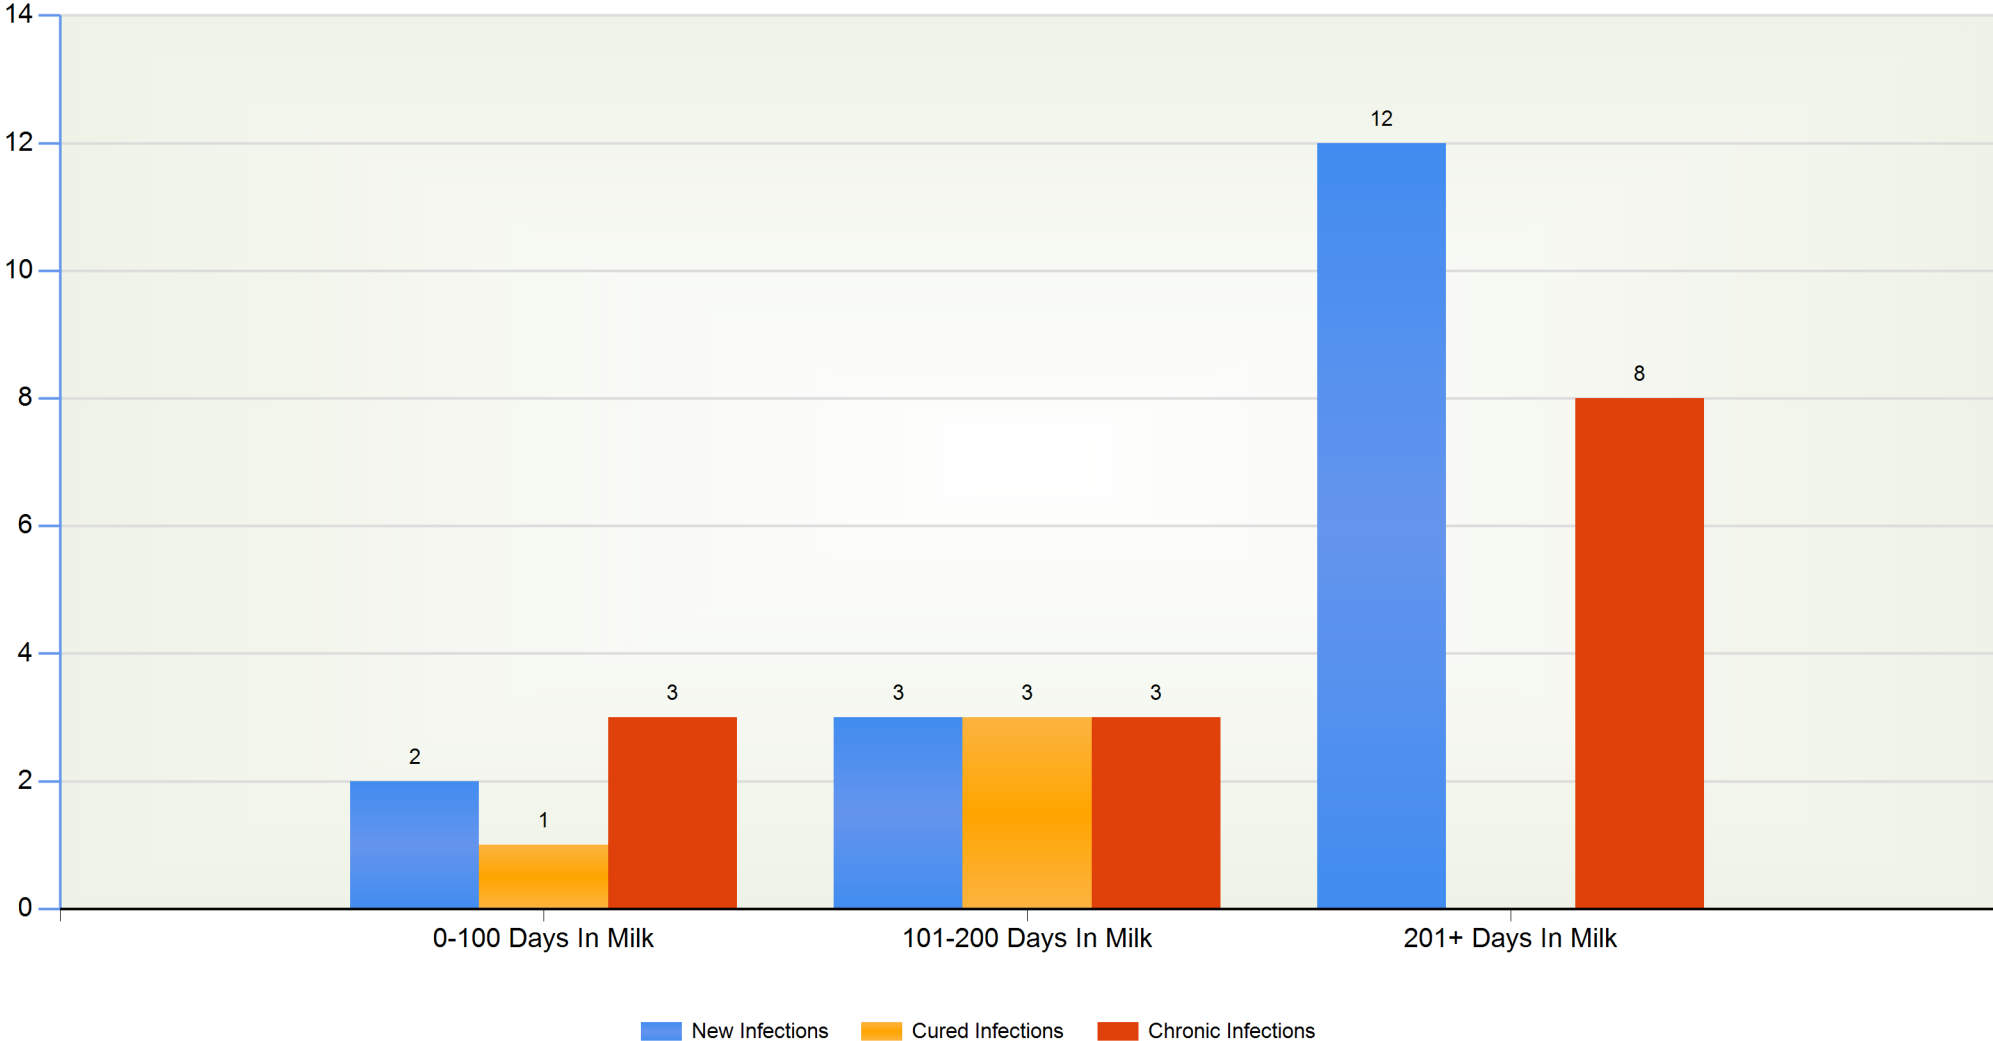

Demo Herd 1, Demoville, 14 July 2021

BVD:- IBR:- Fluke:- Lepto:- Orbeseal:- Kexxtone:-

Example House, Demo Street, DEMO CITY, DE1
1MO Tel:01010 110011

Milking Period Trends (Heifers) by Month

Milk Monitor SCC Supplement ©

Demo Herd 1, Demoville, 14 July 2021

BVD:- IBR:- Fluke:- Lepto:- Orbeseal:- Kexxtone:-

Example House, Demo
Street, DEMO CITY, DE1
1MO Tel:01010 110011

Milking Period Trends (All Animals) by Parity

Milk Monitor SCC Supplement ©

Demo Herd 1, Demoville, 14 July 2021

BVD:- IBR:- Fluke:- Lepto:- Orbeseal:- Kexxtone:-

Example House, Demo
Street, DEMO CITY, DE1
1MO Tel:01010 110011

Milking Period Trends (All Animals) by Days In Milk

Milk Monitor SCC Supplement ©