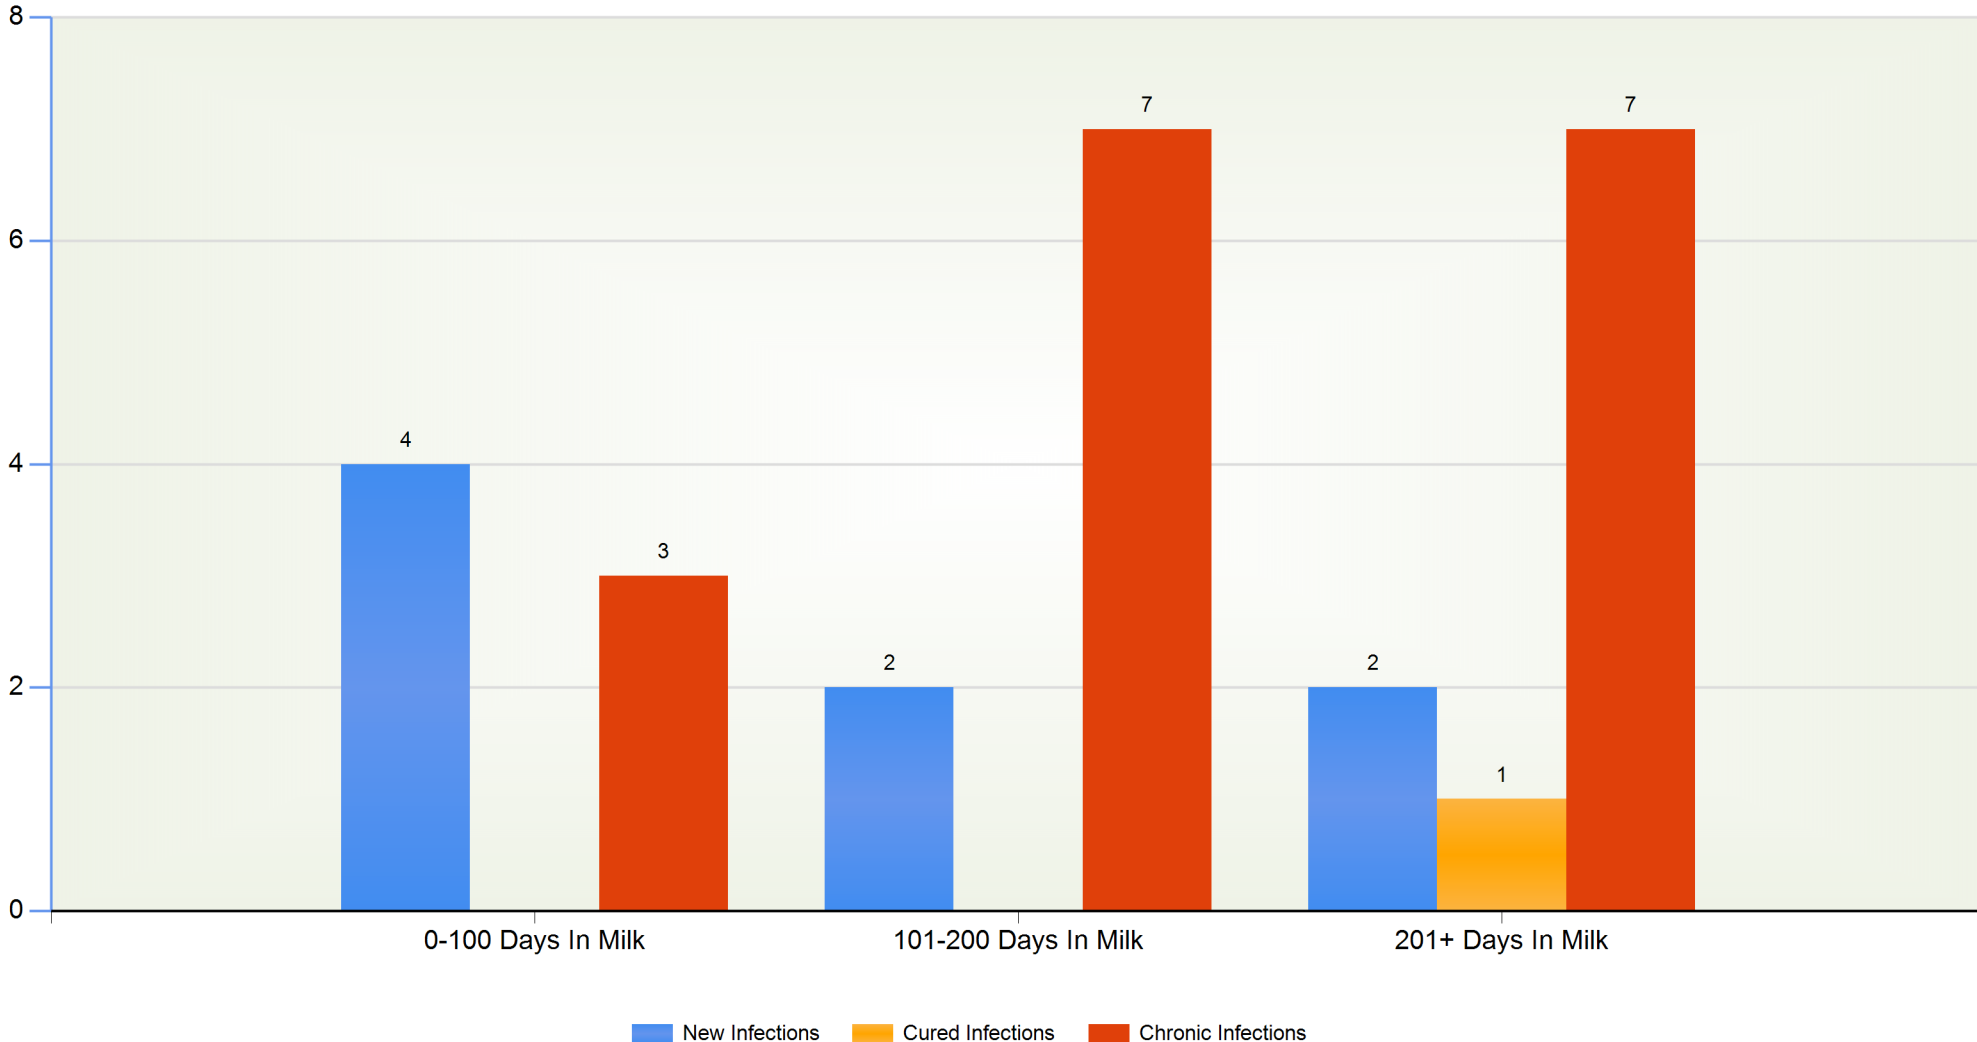

Milk Monitor SCC Supplement ©

Demo Herd 1, Demoville, 22 February 2023

BVD:- IBR:- Fluke:- Lepto:- Orbeseal:- Kexxtone:-

Example House, Demo
Street, DEMO CITY, DE1
1MO Tel:01010 110011

Milking Period Trends (Heifers) by Month

Milk Monitor SCC Supplement ©

Demo Herd 1, Demoville, 22 February 2023

BVD:- IBR:- Fluke:- Lepto:- Orbeseal:- Kexxtone:-

Example House, Demo
Street, DEMO CITY, DE1
1MO Tel:01010 110011

Milking Period Trends (All Animals) by Parity

Milk Monitor SCC Supplement ©

Demo Herd 1, Demoville, 22 February 2023

BVD:- IBR:- Fluke:- Lepto:- Orbeseal:- Kexxtone:-

Example House, Demo Street, DEMO CITY, DE1
1MO Tel:01010 110011

Milking Period Trends (All Animals) by Days In Milk