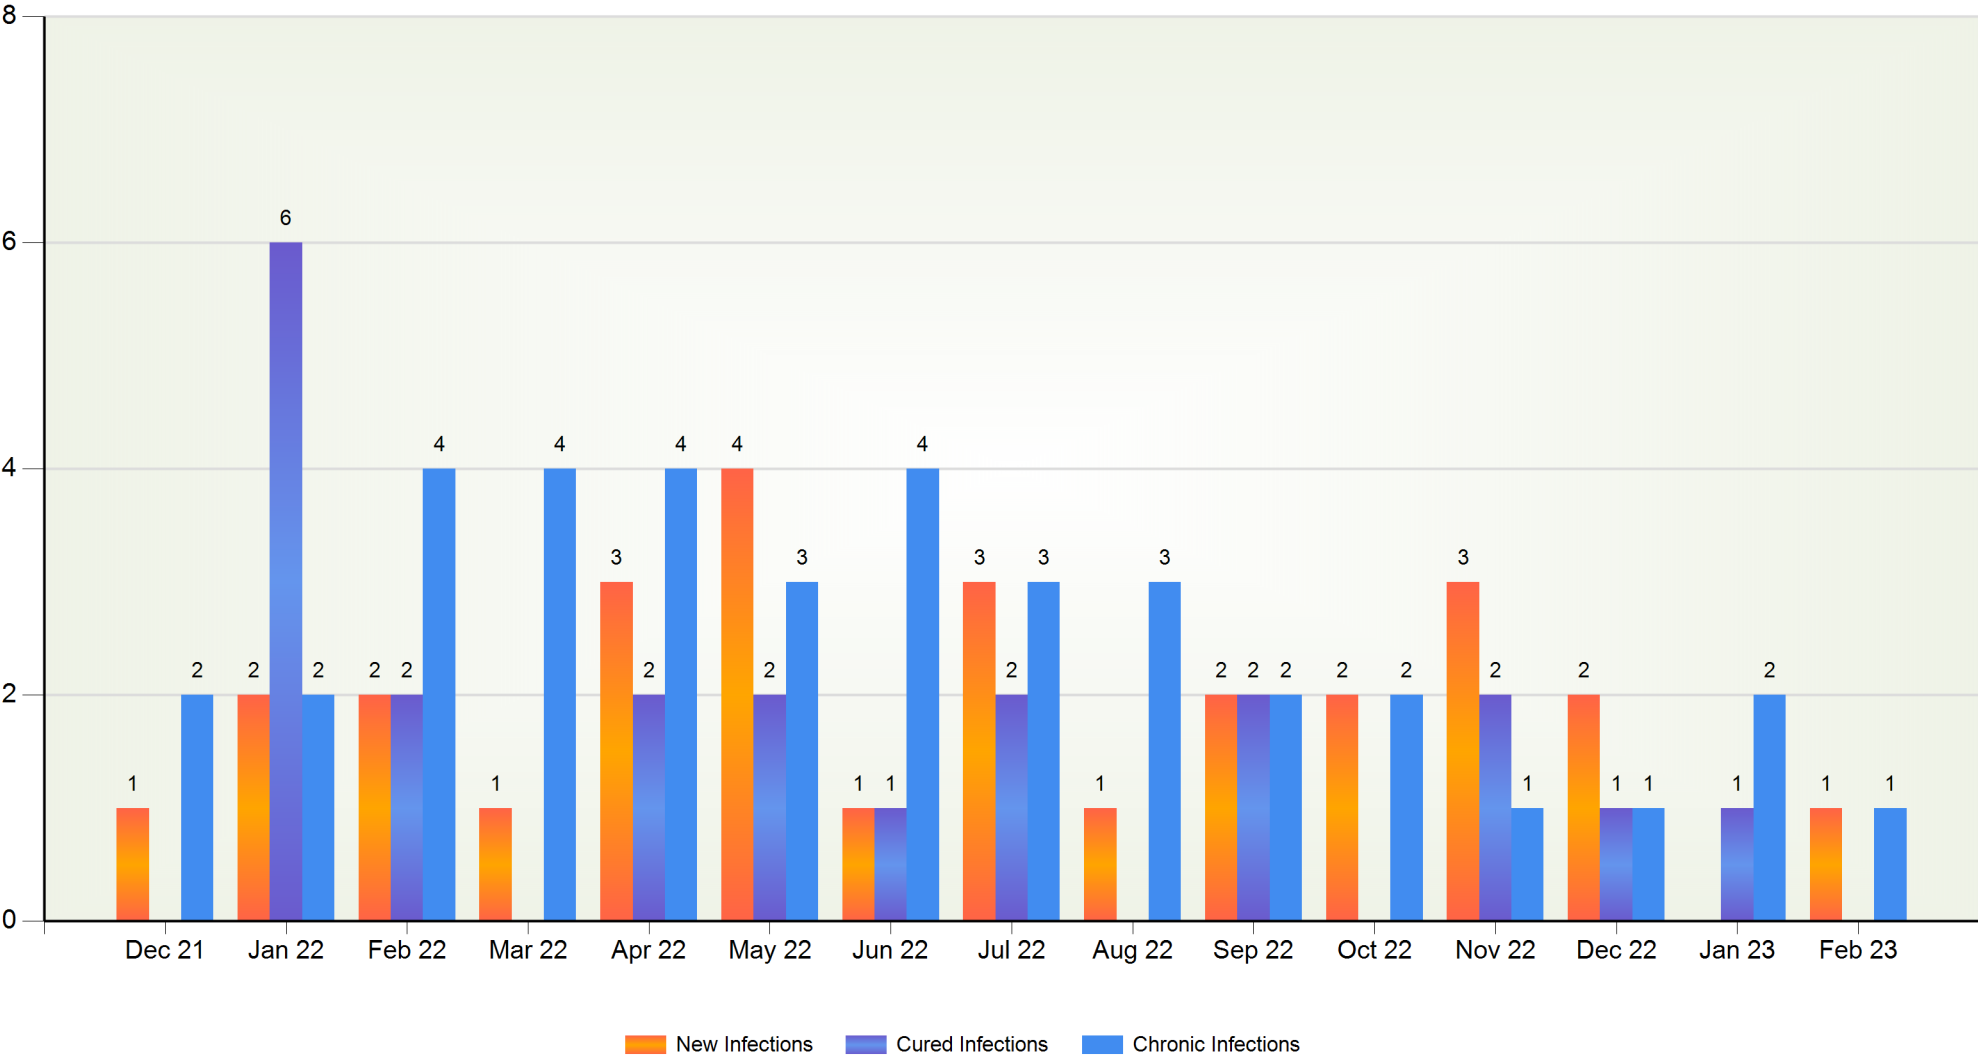

Demo Herd 1, Demoville, 22 February 2023

BVD:- IBR:- Fluke:- Lepto:- Orbeseal:- Kexxtone:-

Example House, Demo
Street, DEMO CITY, DE1
1MO Tel:01010 110011

Milking Period Trends (All Animals) by Month

Milk Monitor SCC Supplement ©

Demo Herd 1, Demoville, 22 February 2023
 BVD:- IBR:- Fluke:- Lepto:- Orbeseal:- Kexxtone:-

Example House, Demo
 Street, DEMO CITY, DE1
 1MO Tel:01010 110011

Milking Period Trends (Lactation 2+) by Month

Milk Monitor SCC Supplement ©

Demo Herd 1, Demoville, 22 February 2023

BVD:- IBR:- Fluke:- Lepto:- Orbeseal:- Kexxtone:-

Example House, Demo
Street, DEMO CITY, DE1
1MO Tel:01010 110011

Milking Period Trends (Heifers) by Month

Milk Monitor SCC Supplement ©

Demo Herd 1, Demoville, 22 February 2023

BVD:- IBR:- Fluke:- Lepto:- Orbeseal:- Kexxtone:-

Example House, Demo
Street, DEMO CITY, DE1
1MO Tel:01010 110011

Milking Period Trends (All Animals) by Parity